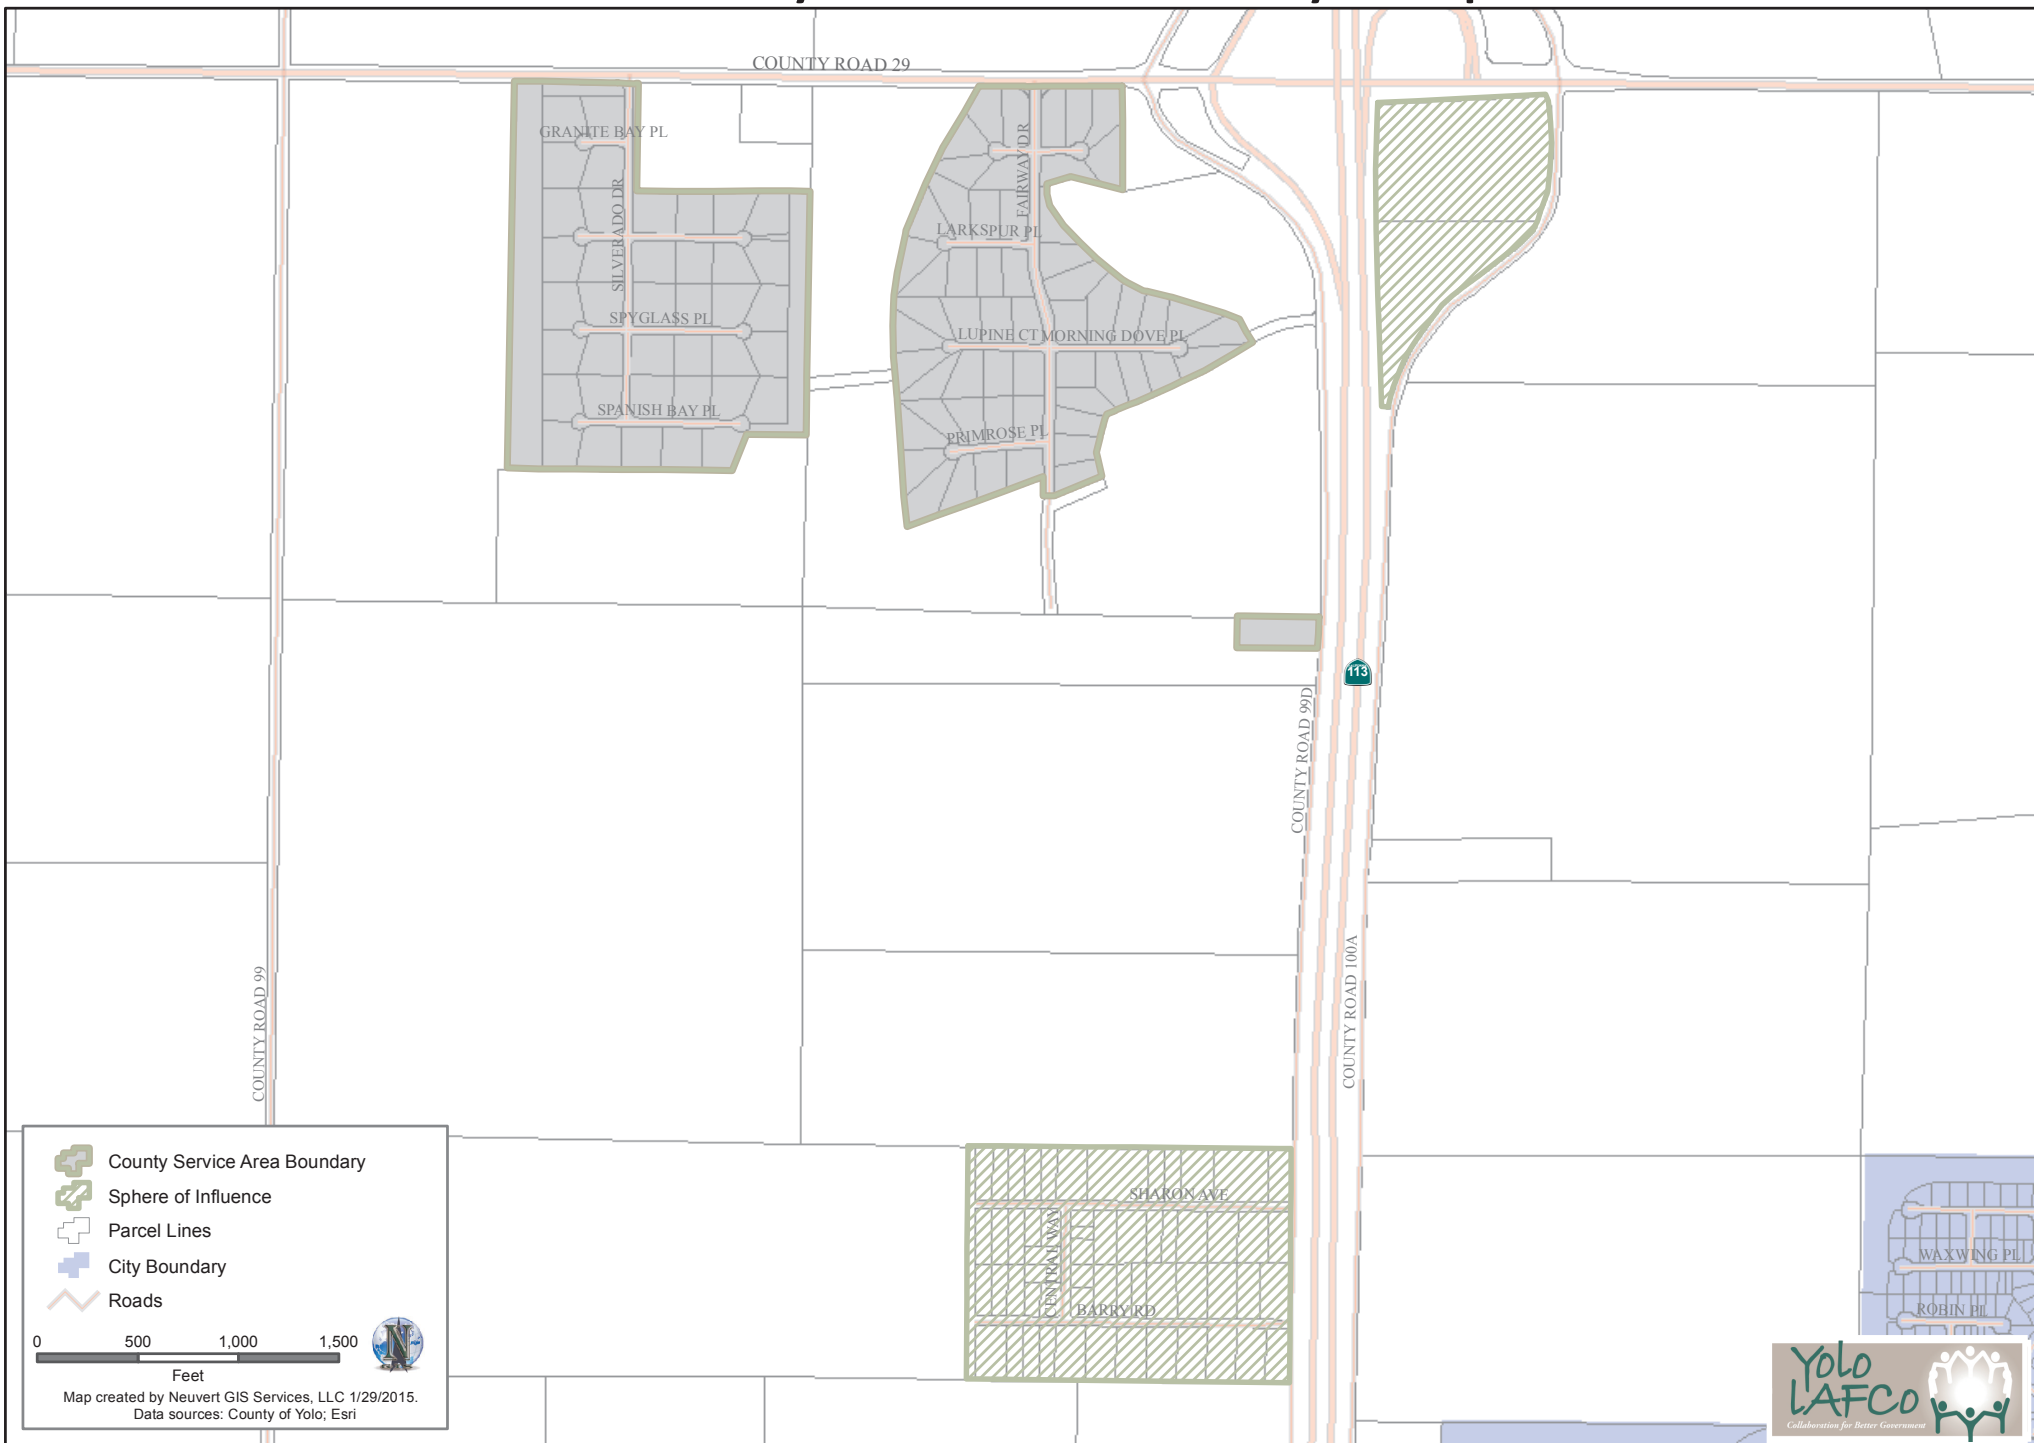

North Davis Meadows County Service Area Boundary and Sphere of Influence

Adopted by Yolo LAFCo July 28, 2016