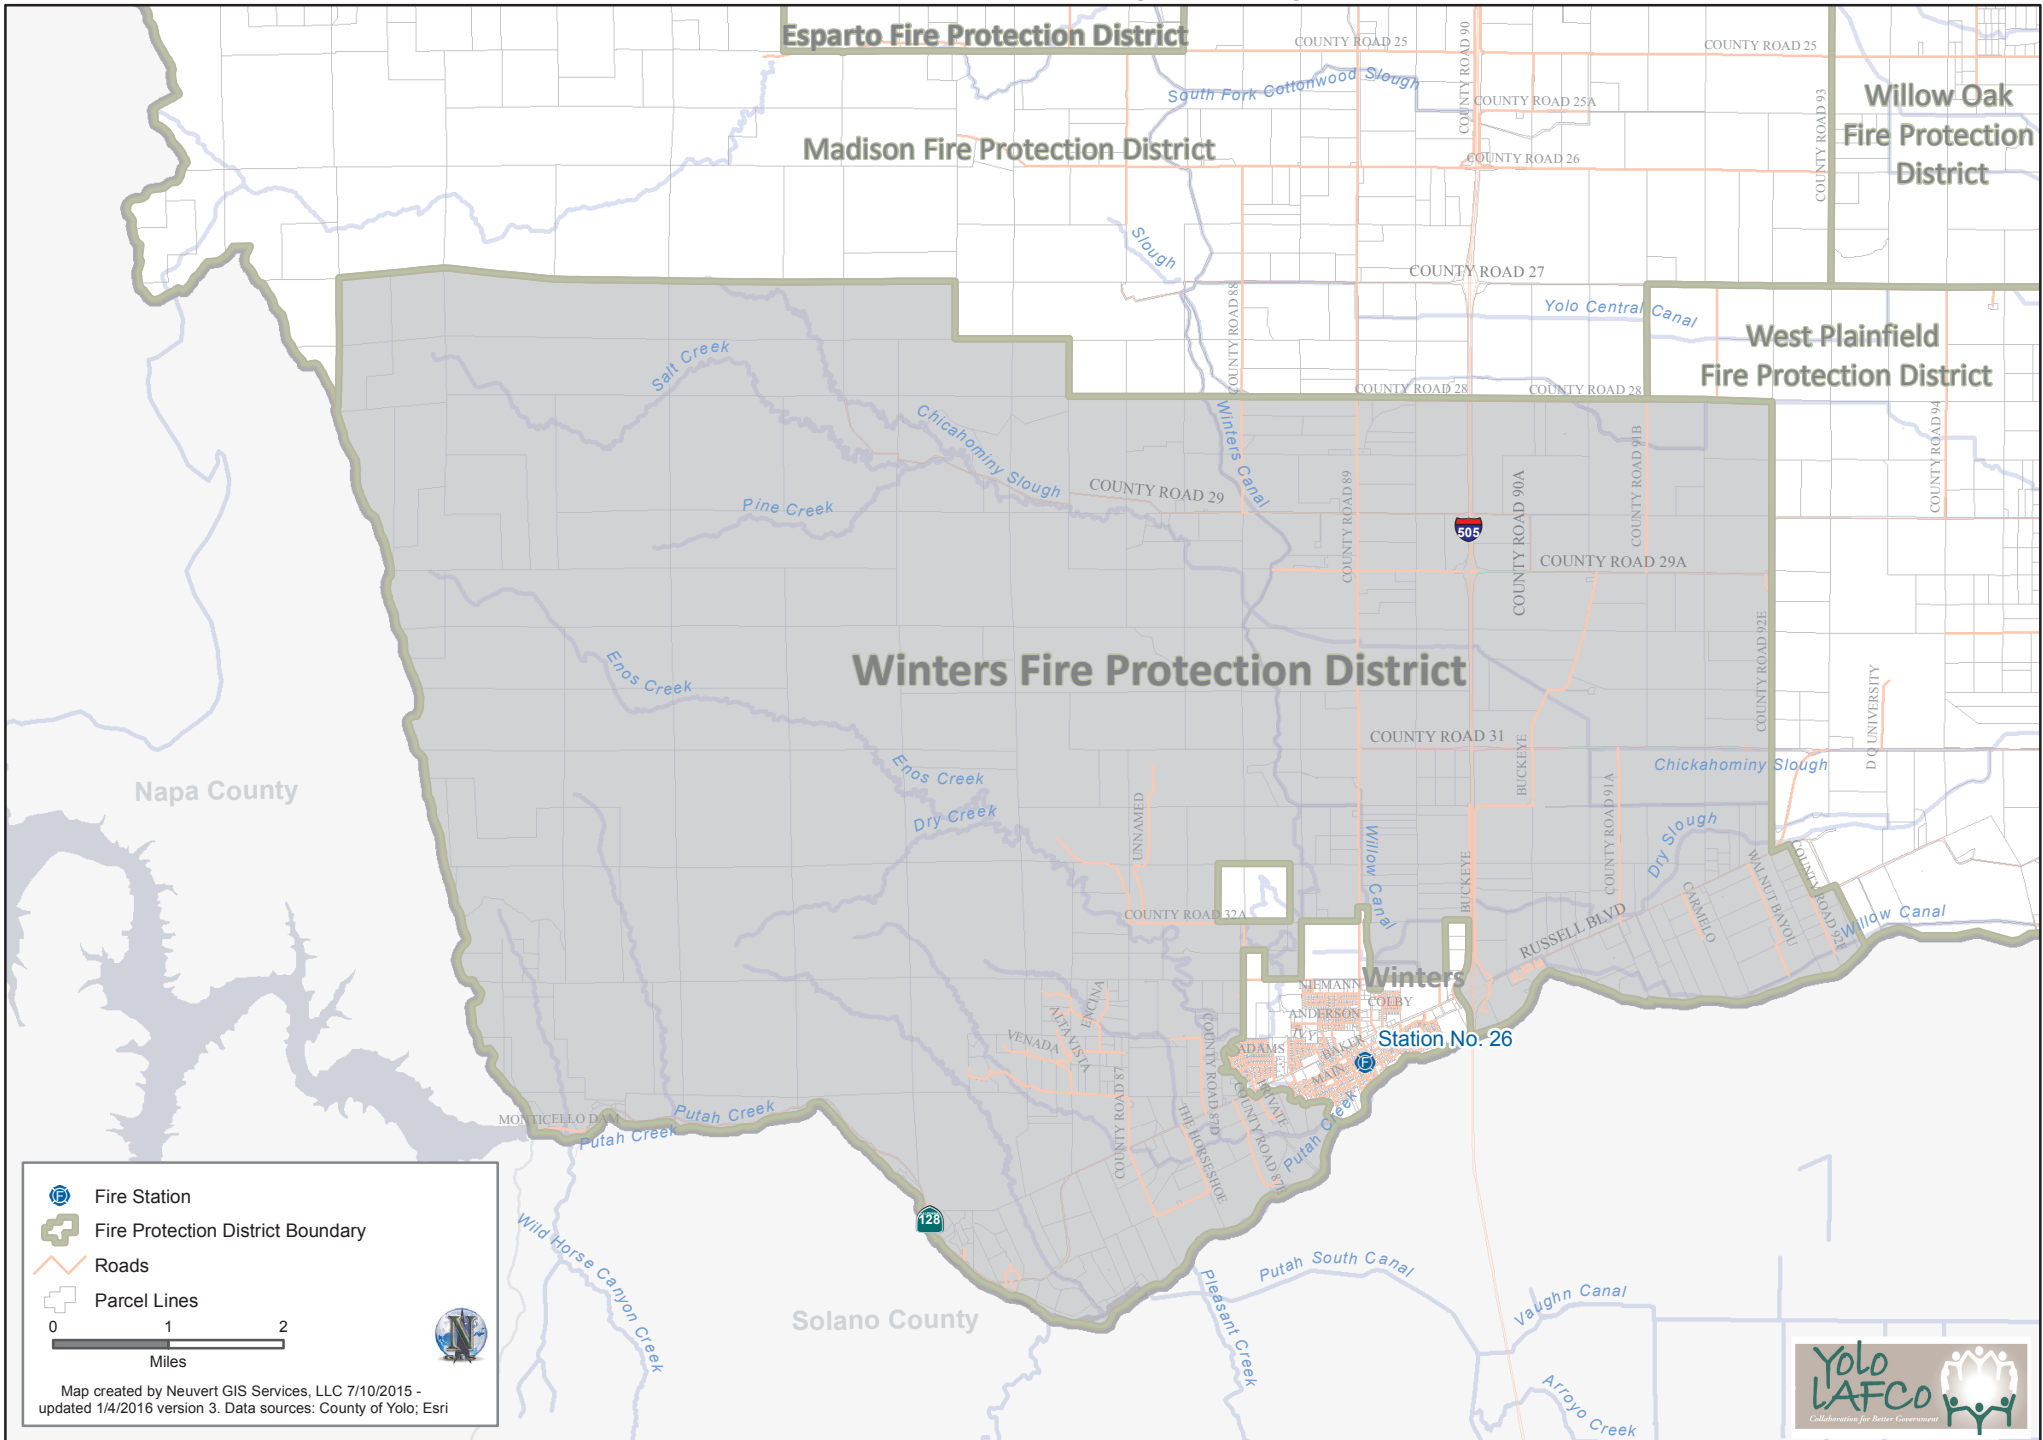

# Winters Fire Protection District Boundary and Sphere of Influence\*

\* Note: Sphere of Influence is coterminous with boundary

Adopted by Yolo LAFCo June 23, 2016