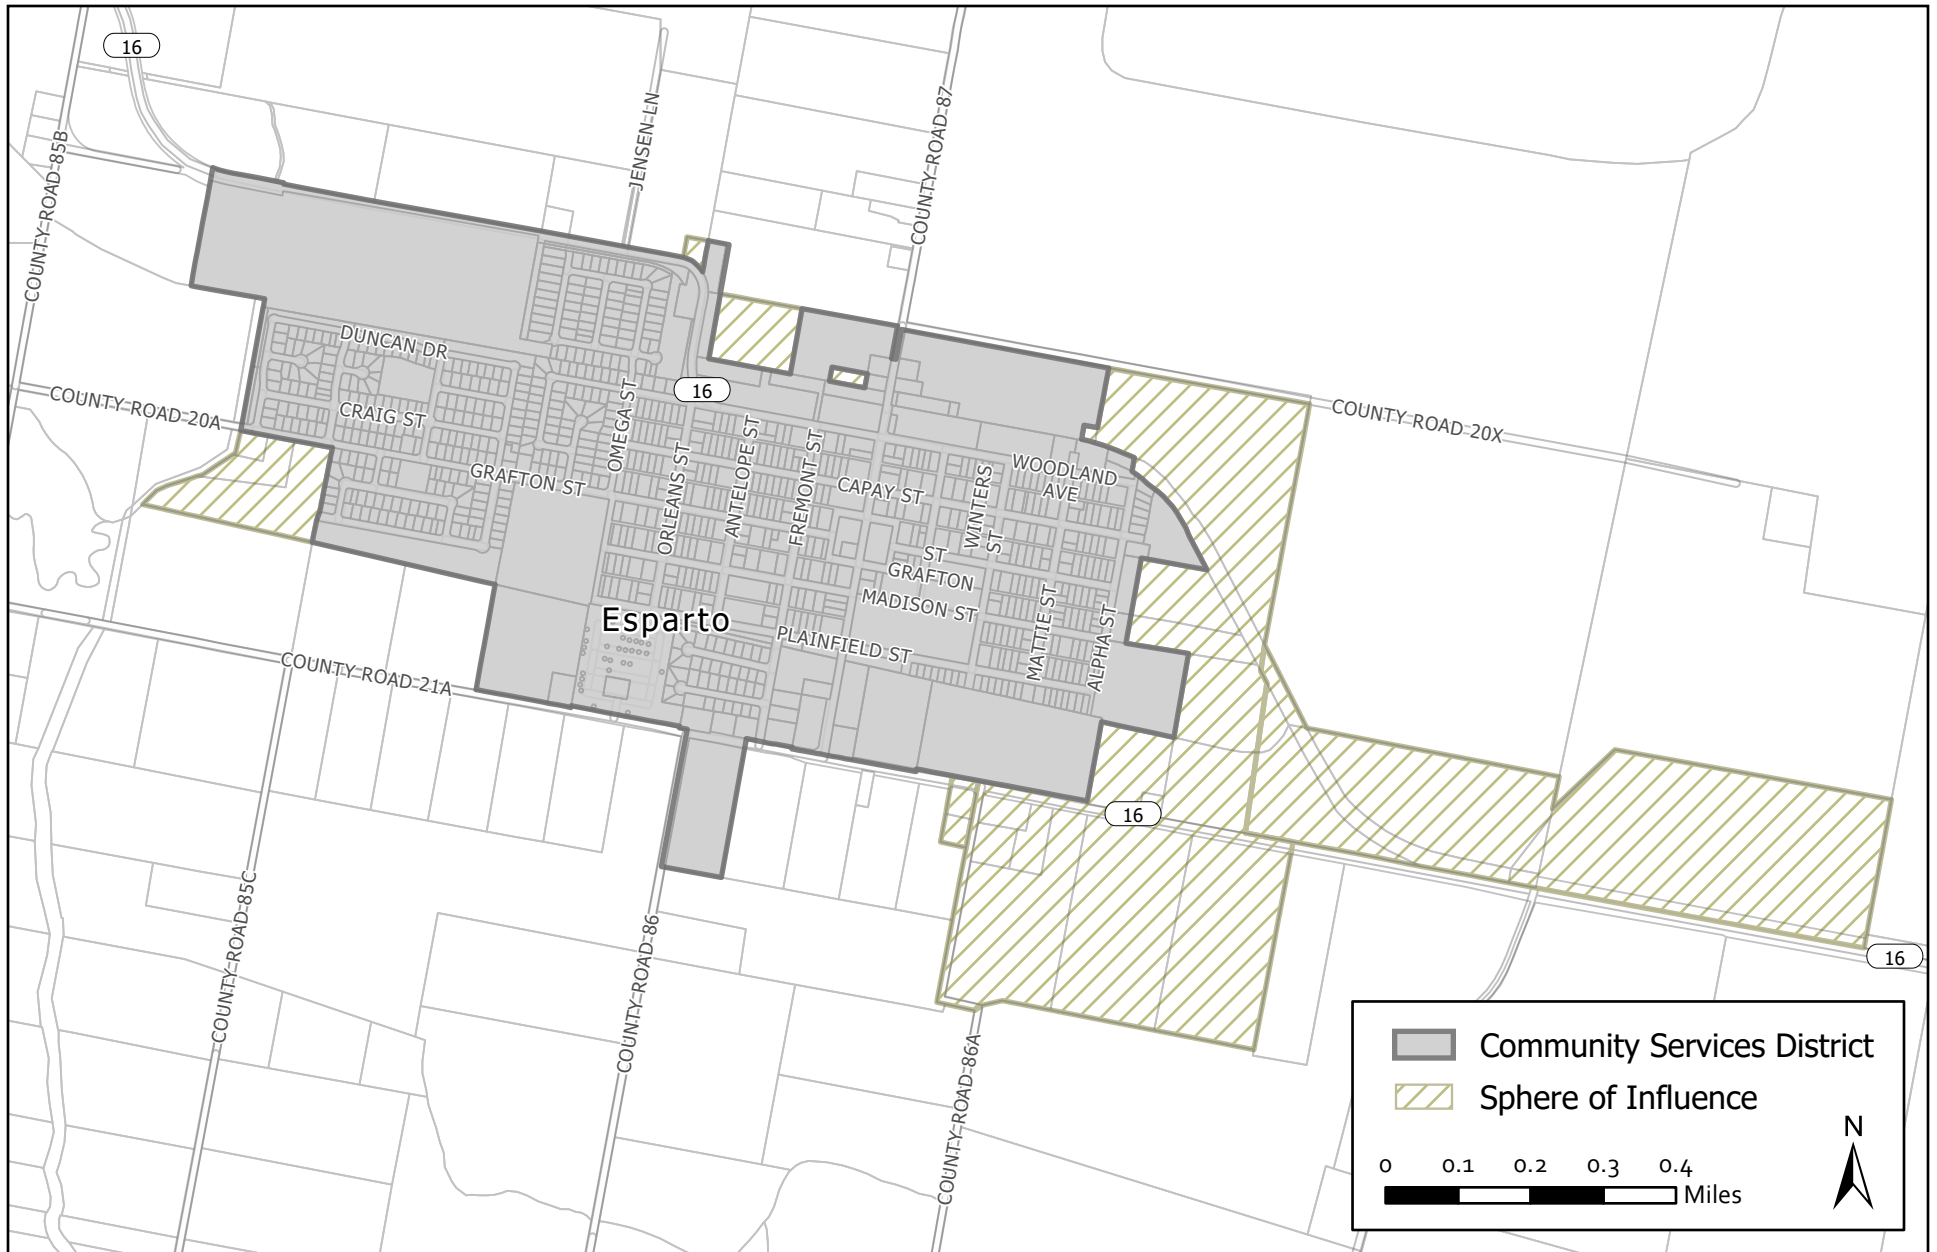

Esparto Community Services District Boundary and Sphere of Influence

Adopted by Yolo LAFCo on March 28, 2019