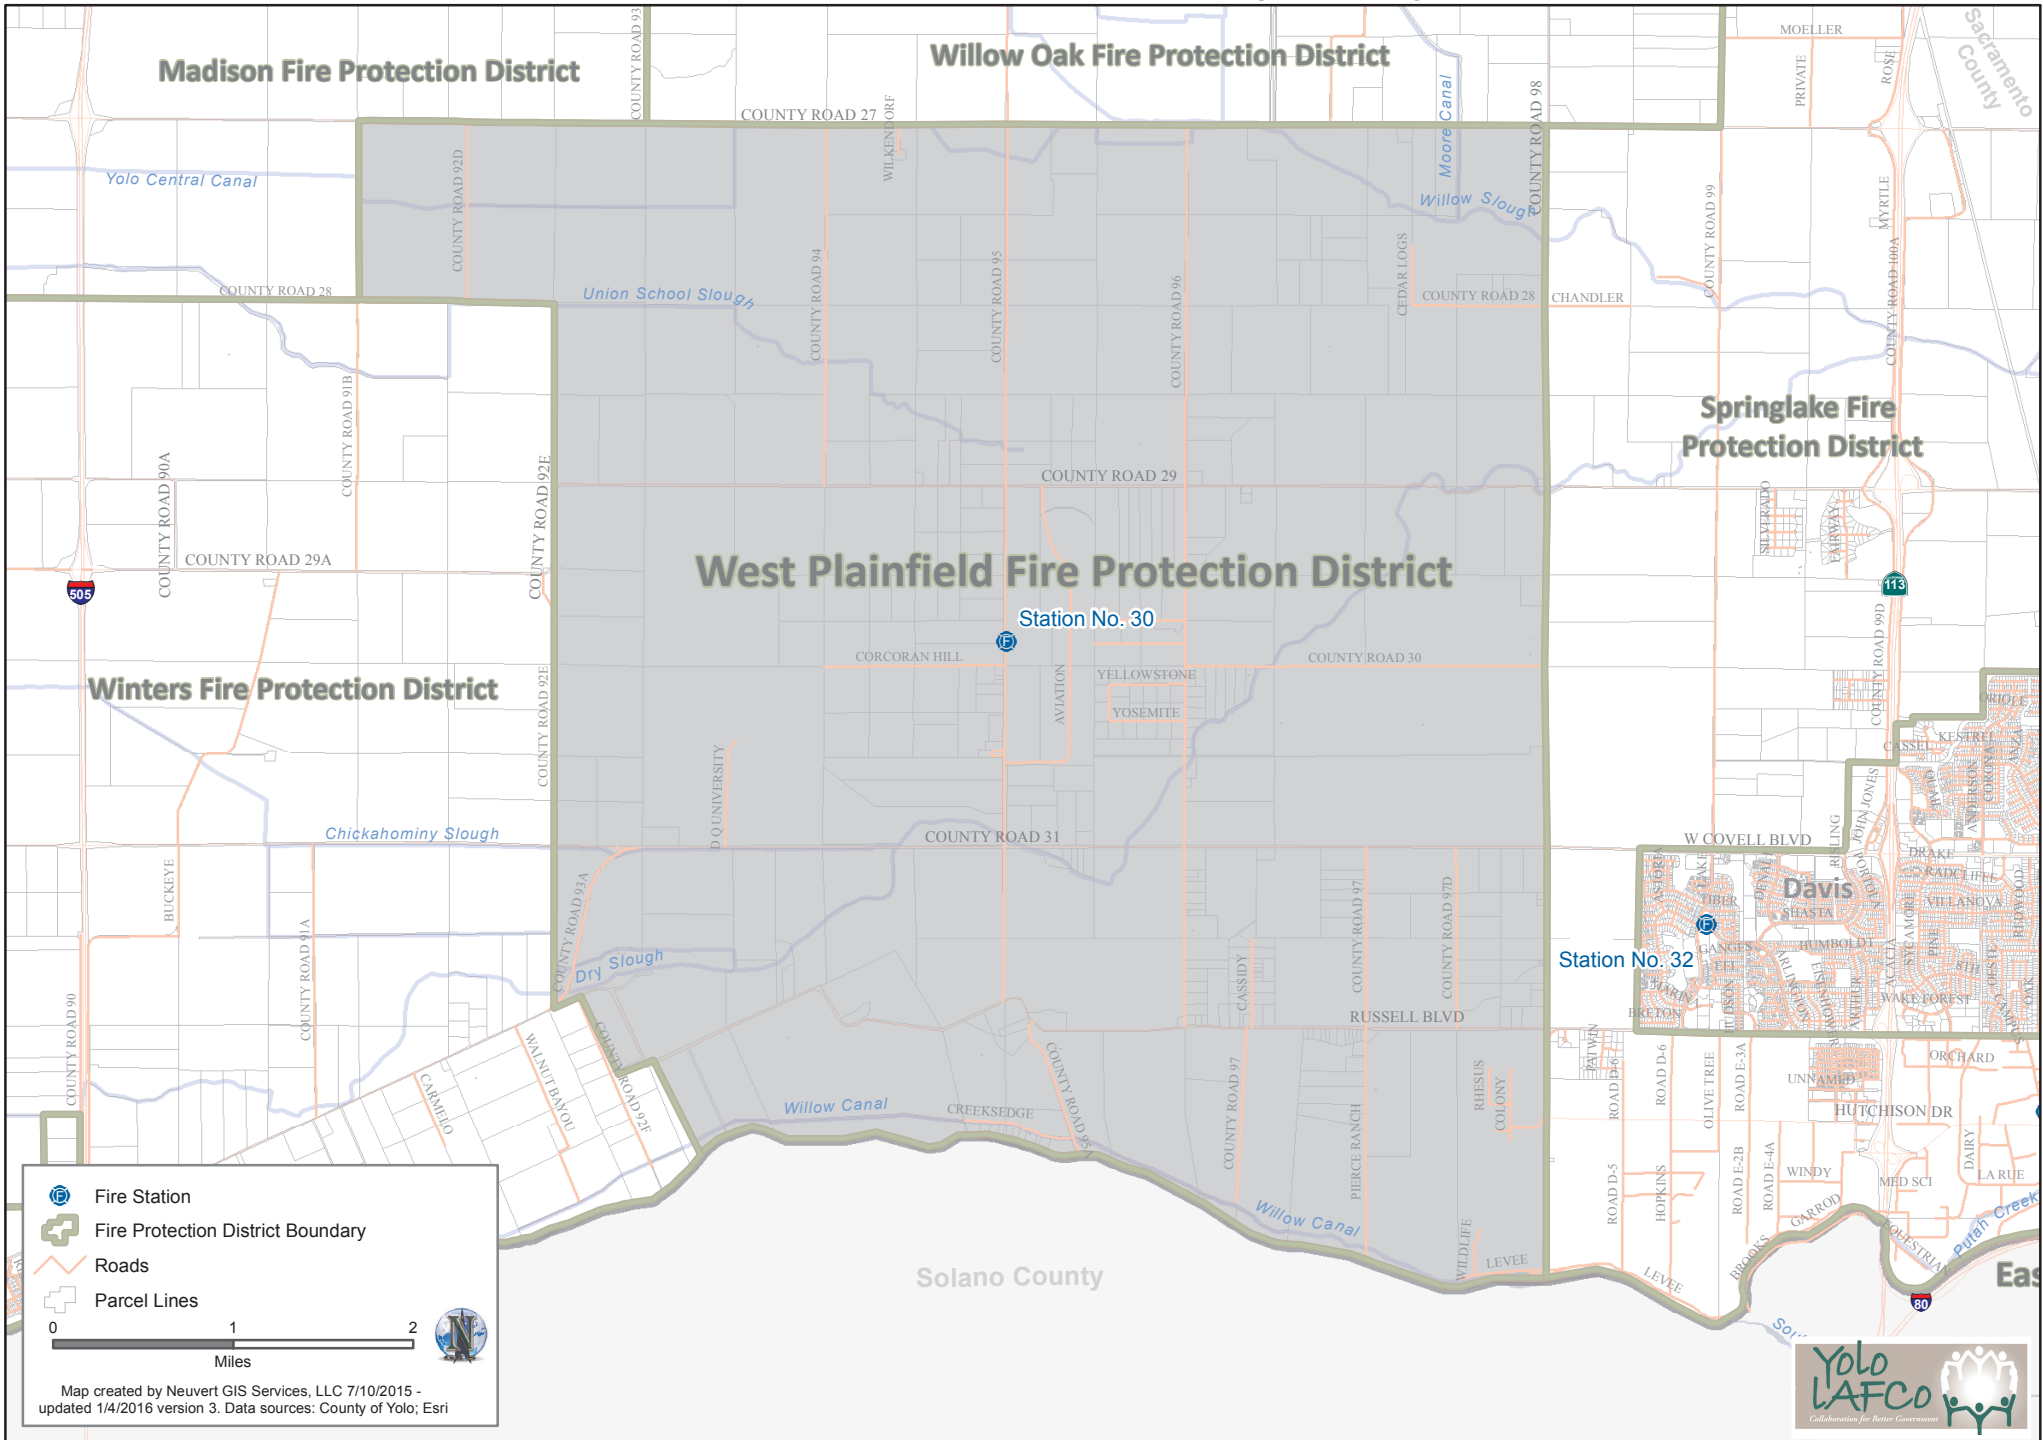

West Plainfield Fire Protection District Boundary and Sphere of Influence*

Fire Station
 Fire Protection District Boundary
 Roads
 Parcel Lines

0 1 2
 Miles

Map created by Neuvirt GIS Services, LLC 7/10/2015 -
 updated 1/4/2016 version 3. Data sources: County of Yolo; Esri

* Note: Sphere of Influence is coterminous with boundary