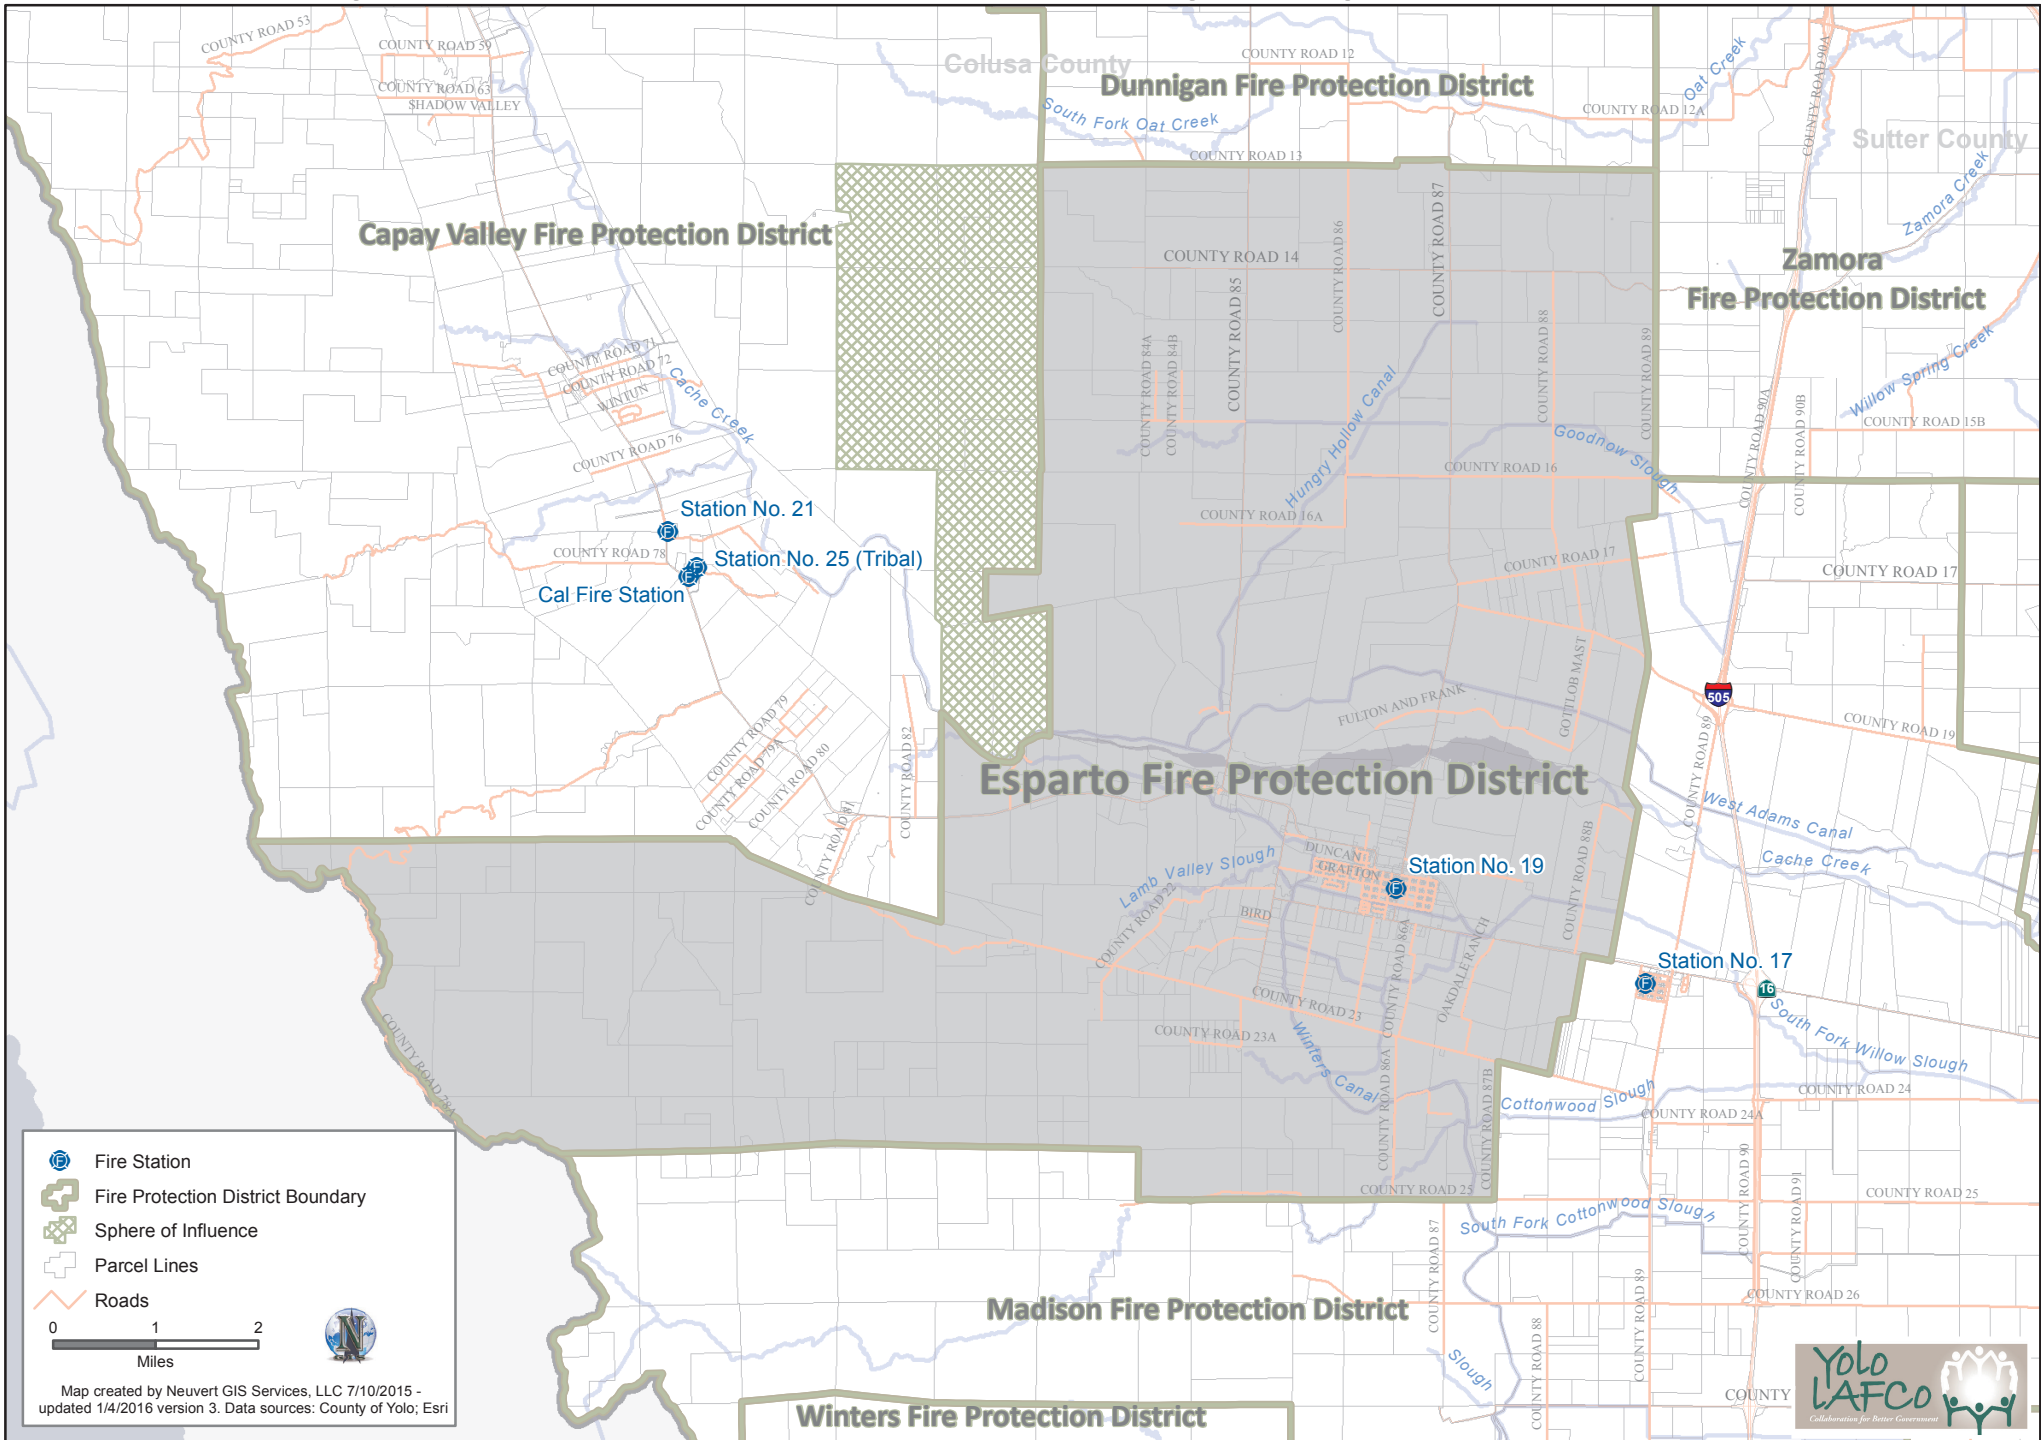

Esparto Fire Protection District Boundary and Sphere of Influence

Map created by Neuvort GIS Services, LLC 7/10/2015 - updated 1/4/2016 version 3. Data sources: County of Yolo; Esri

Adopted by Yolo LAFCo June 23, 2016