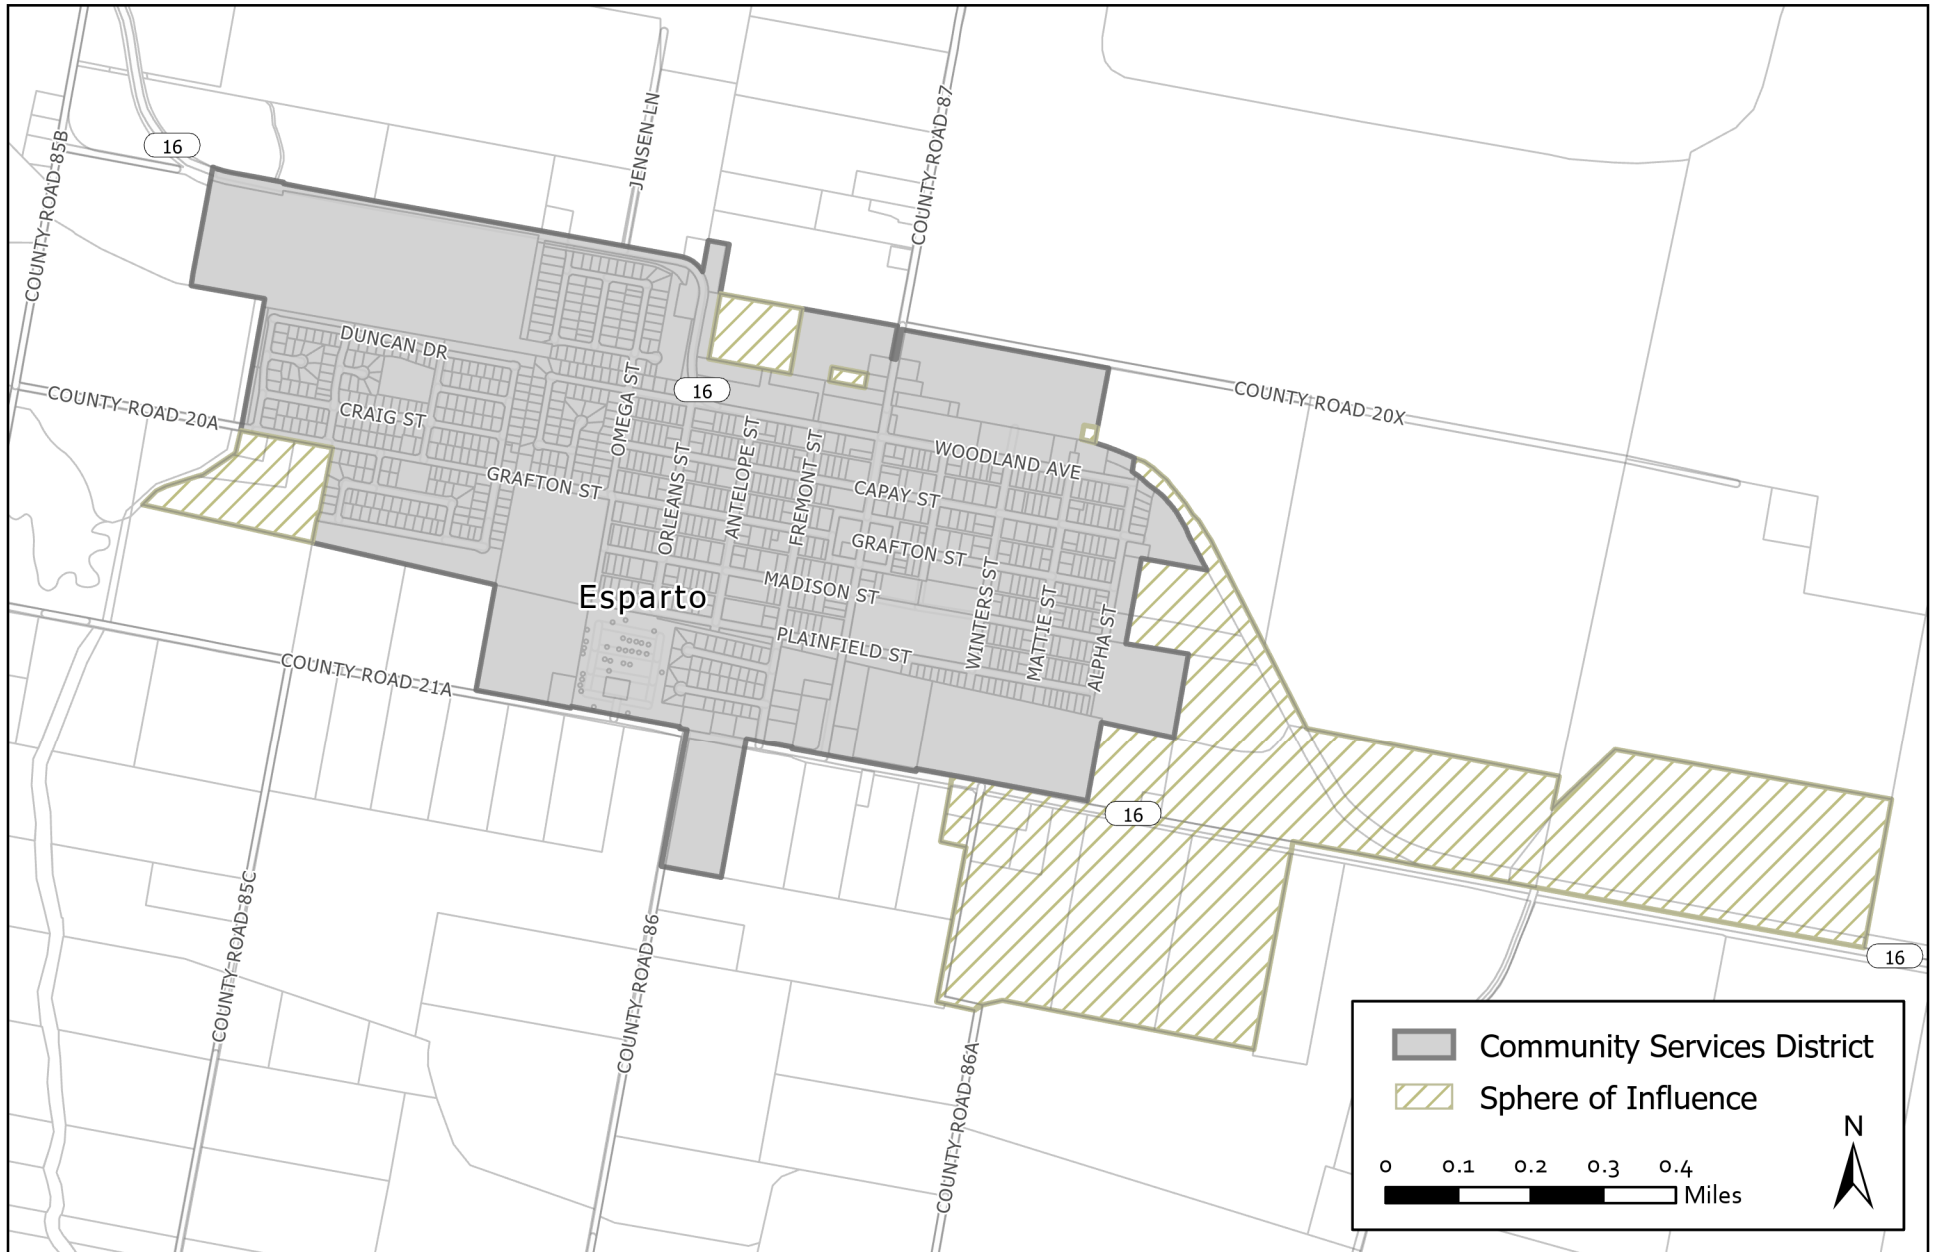

Esparto Community Services District Boundary and Sphere of Influence

Adopted by Yolo LAFCo on January 28, 2021