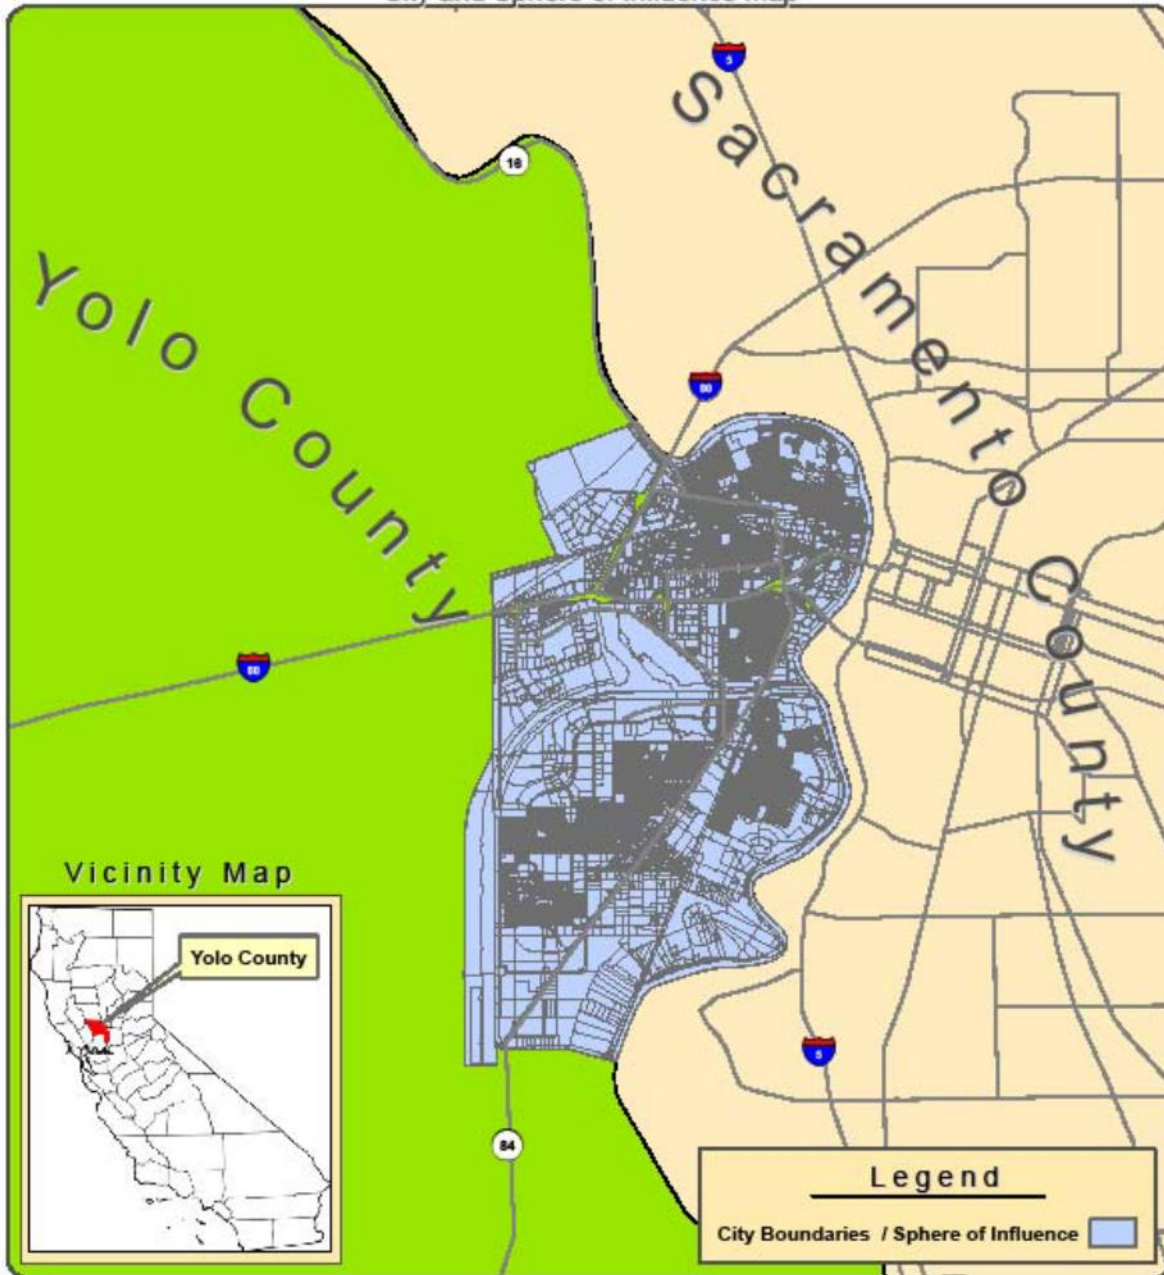

WEST SACRAMENTO

Established 1987 - Celebrating 20 Years of Cityhood

City of West Sacramento

City and Sphere of Influence Map

WINZLER & KELLY
CONSULTING ENGINEERS
CREATIVE SOLUTIONS FOR OVER 50 YEARS

0 0.5 1 2 3 4 Miles