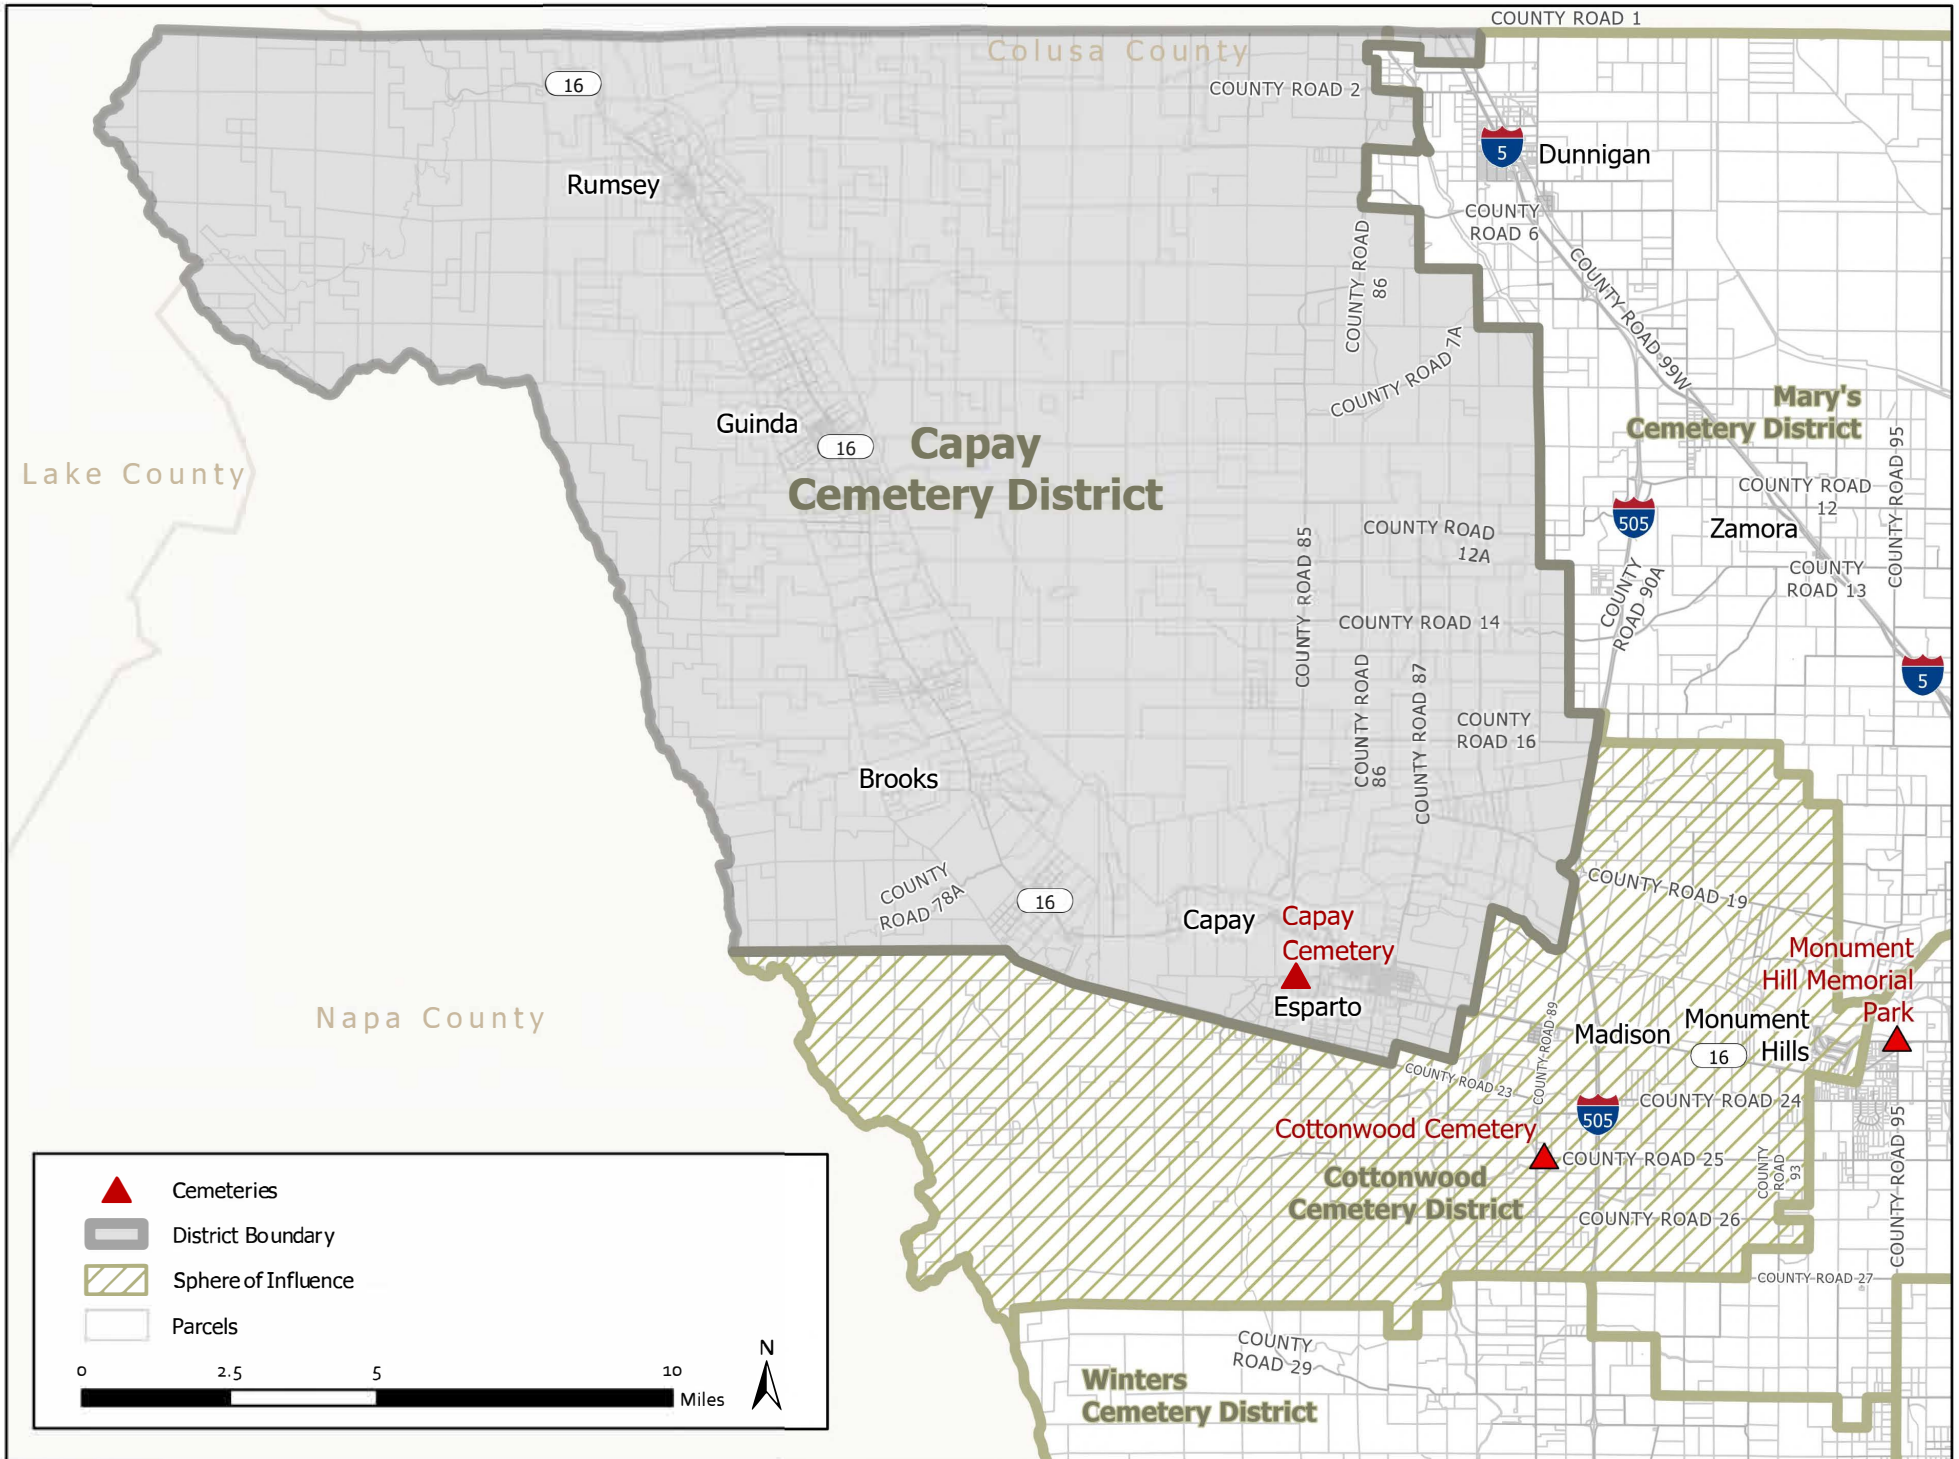

Capay Cemetery District Boundary and Proposed Sphere of Influence

Legend

- Cemeteries
- District Boundary
- Sphere of Influence
- Parcels

0 2.5 5 10 Miles

N

Adopted by Yolo LAFCO on June 26, 2025