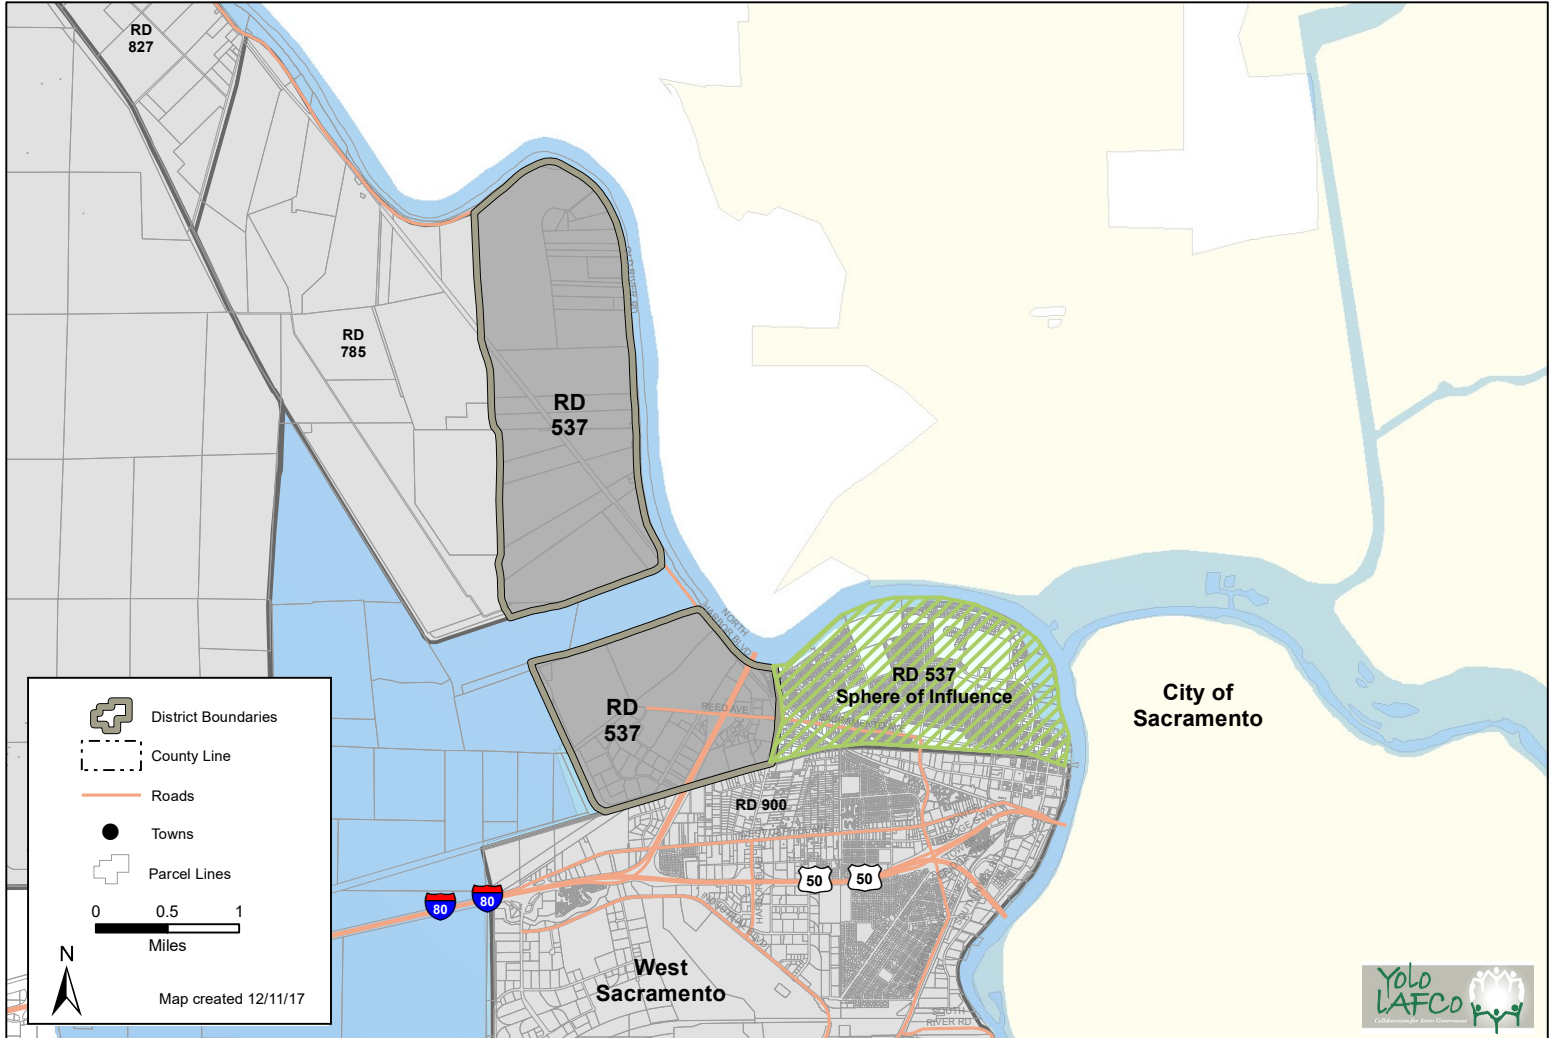

Reclamation District 537 Boundary and Sphere of Influence

Adopted by Yolo LAFCo on February 22, 2018