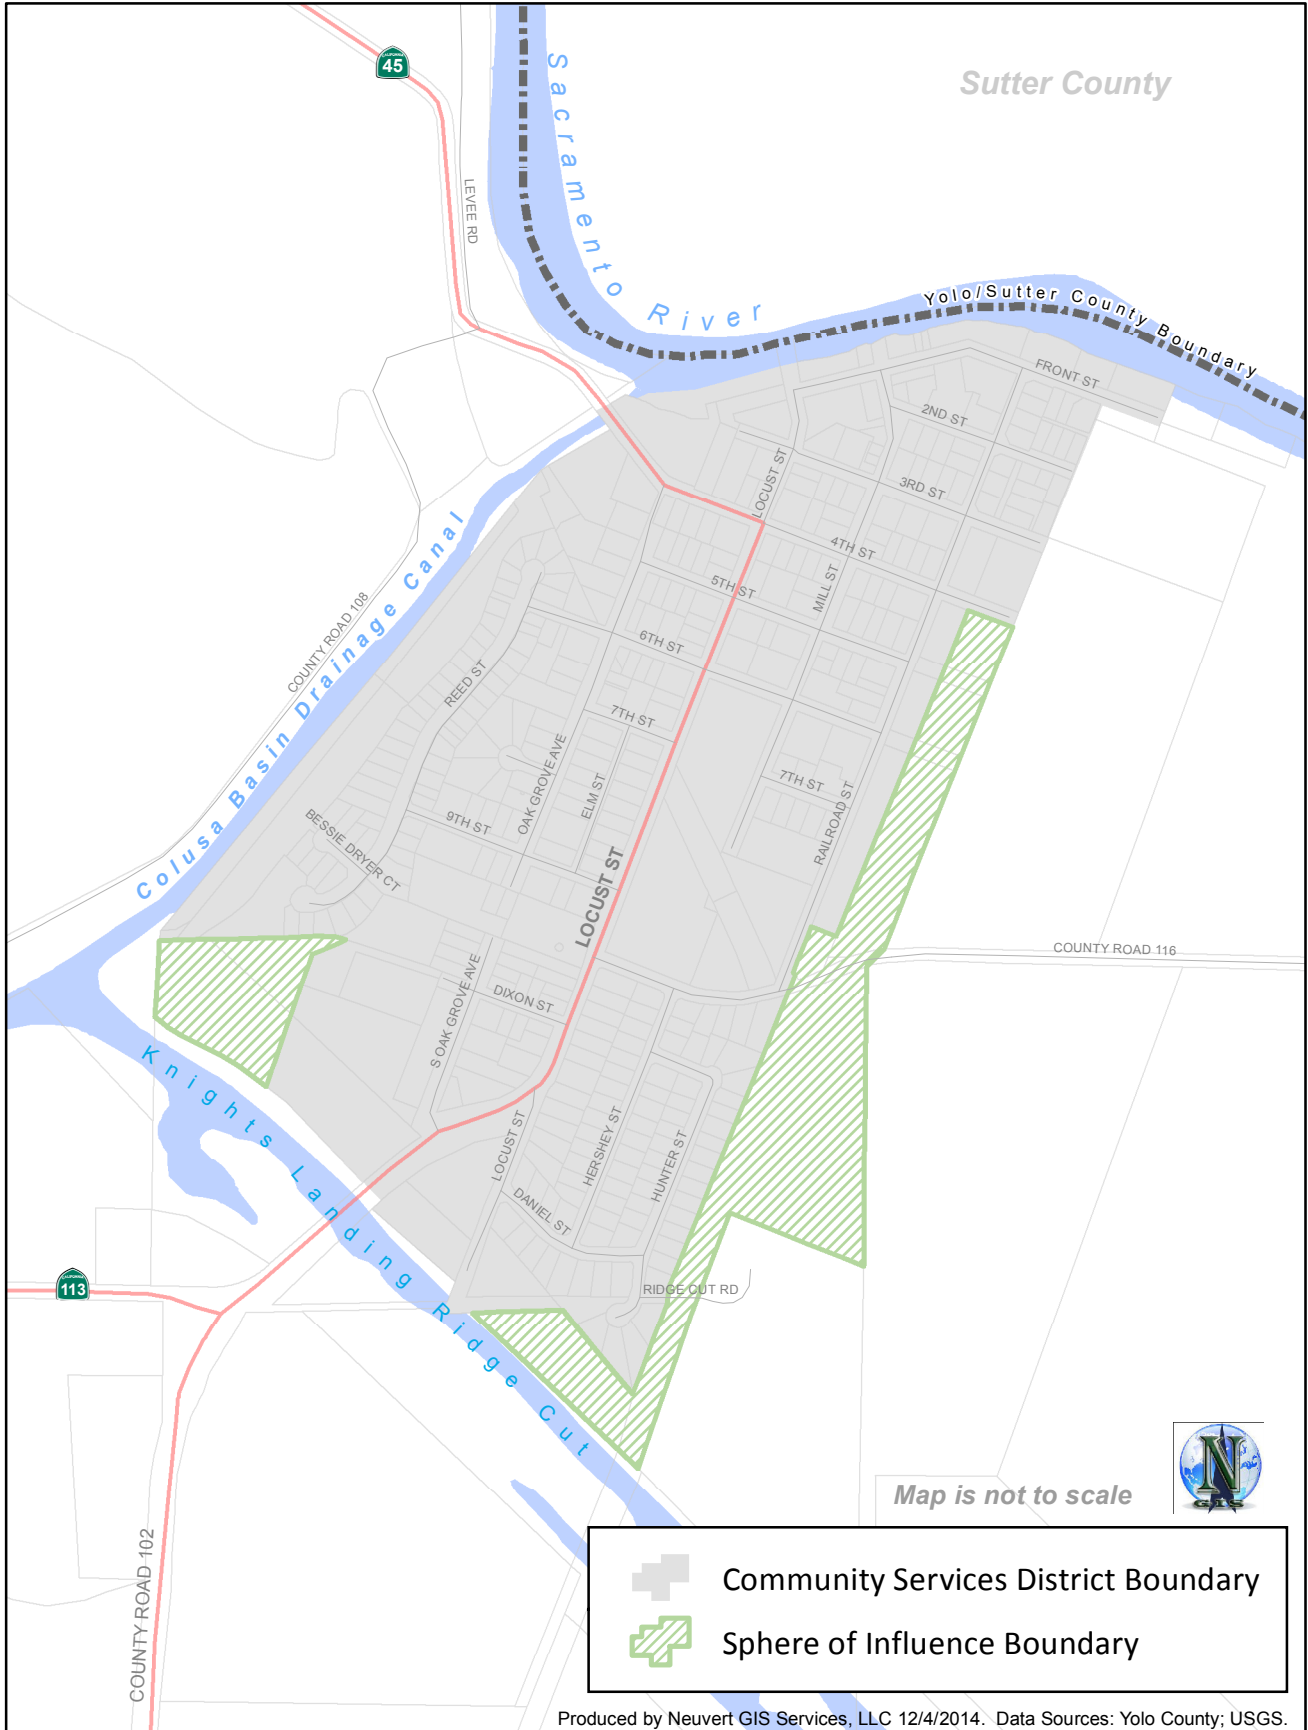

Knights Landing Community Services District Boundary and Sphere of Influence

Produced by Neuvet GIS Services, LLC 12/4/2014. Data Sources: Yolo County; USGS.

Adopted by Yolo LAFCo December 4, 2014