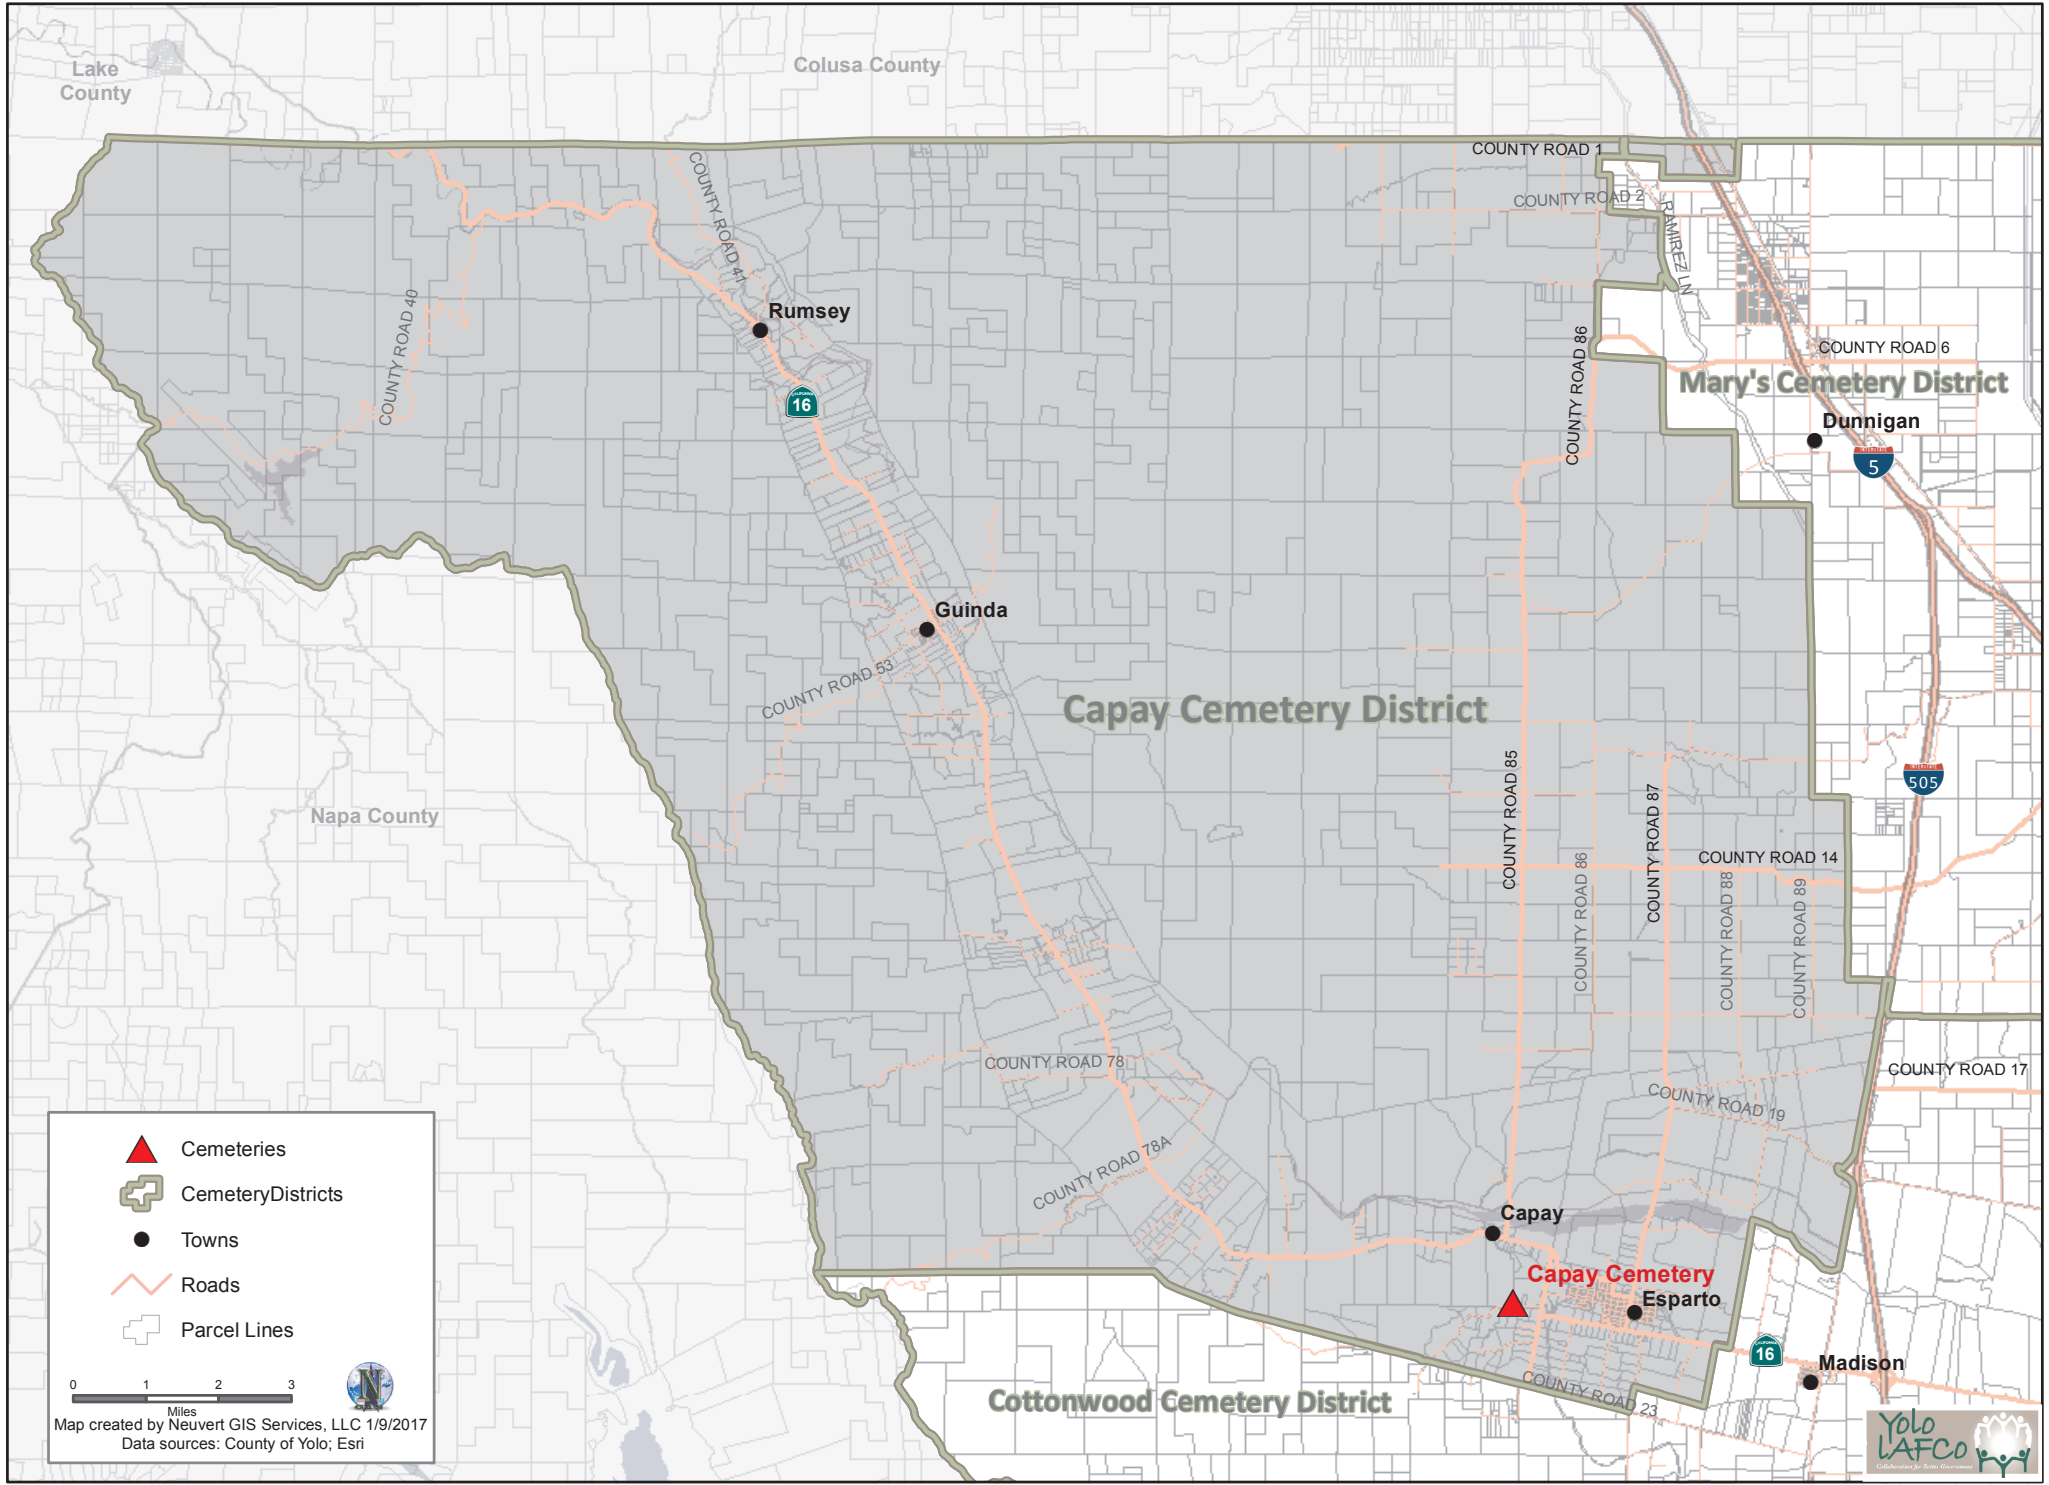

Capay Cemetery District Boundary and Sphere of Influence *

Legend

-  Cemeteries
-  Cemetery Districts
-  Towns
-  Roads
-  Parcel Lines

0 1 2 3 Miles
 Map created by Neuvirt GIS Services, LLC 1/9/2017
 Data sources: County of Yolo; Esri

*Note: Sphere of Influence is coterminous with boundary

Boundary approved by Yolo County in 1921