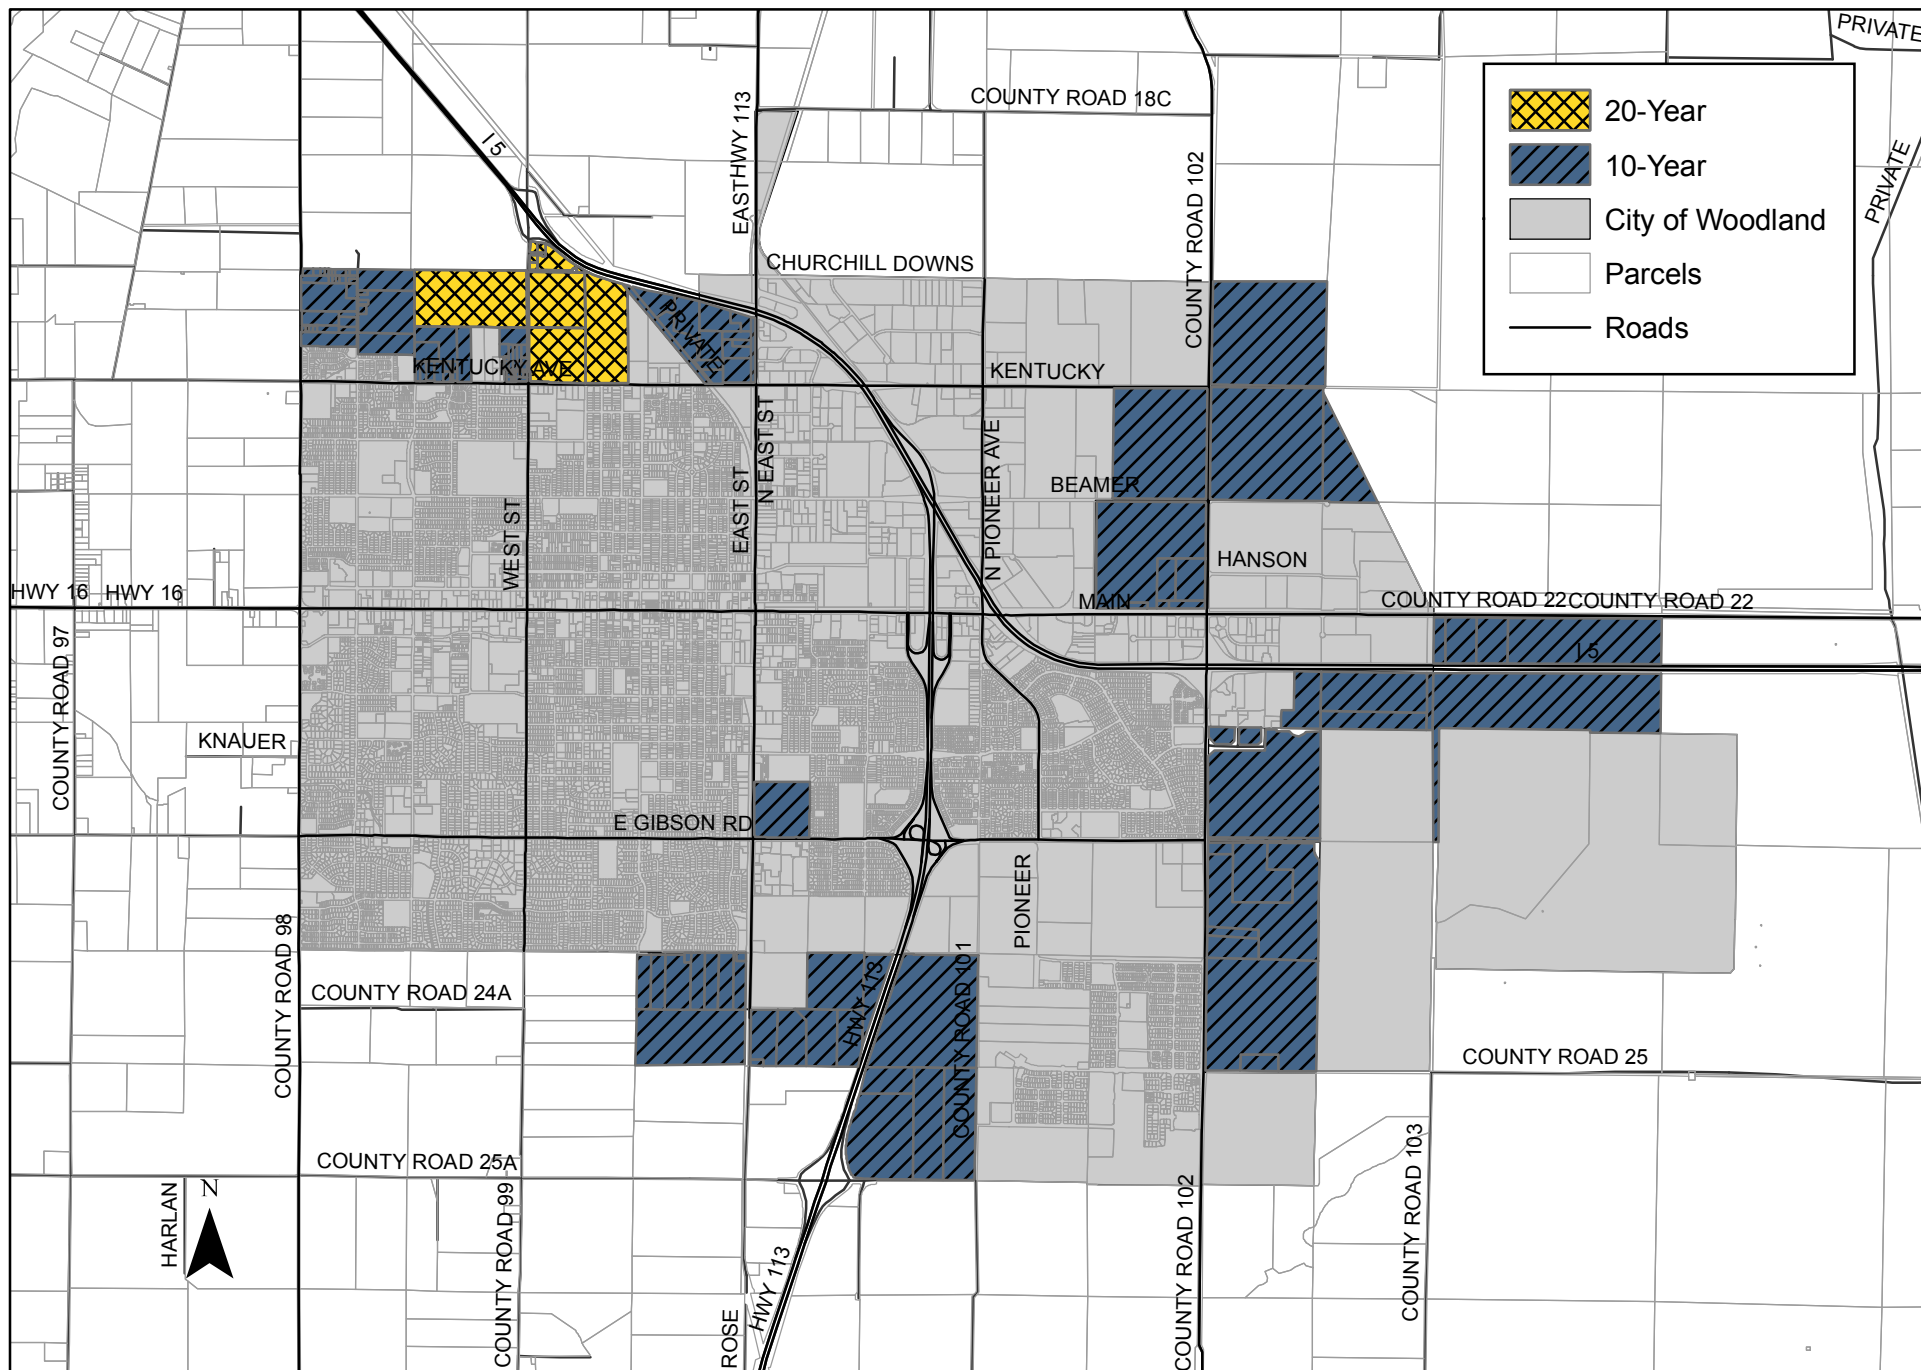

Final City of Woodland Sphere of Influence

Exhibit A

Created by Yolo LAFCO on October 18, 2010
 Updated on May 18, 2011
 Data provided by Yolo County