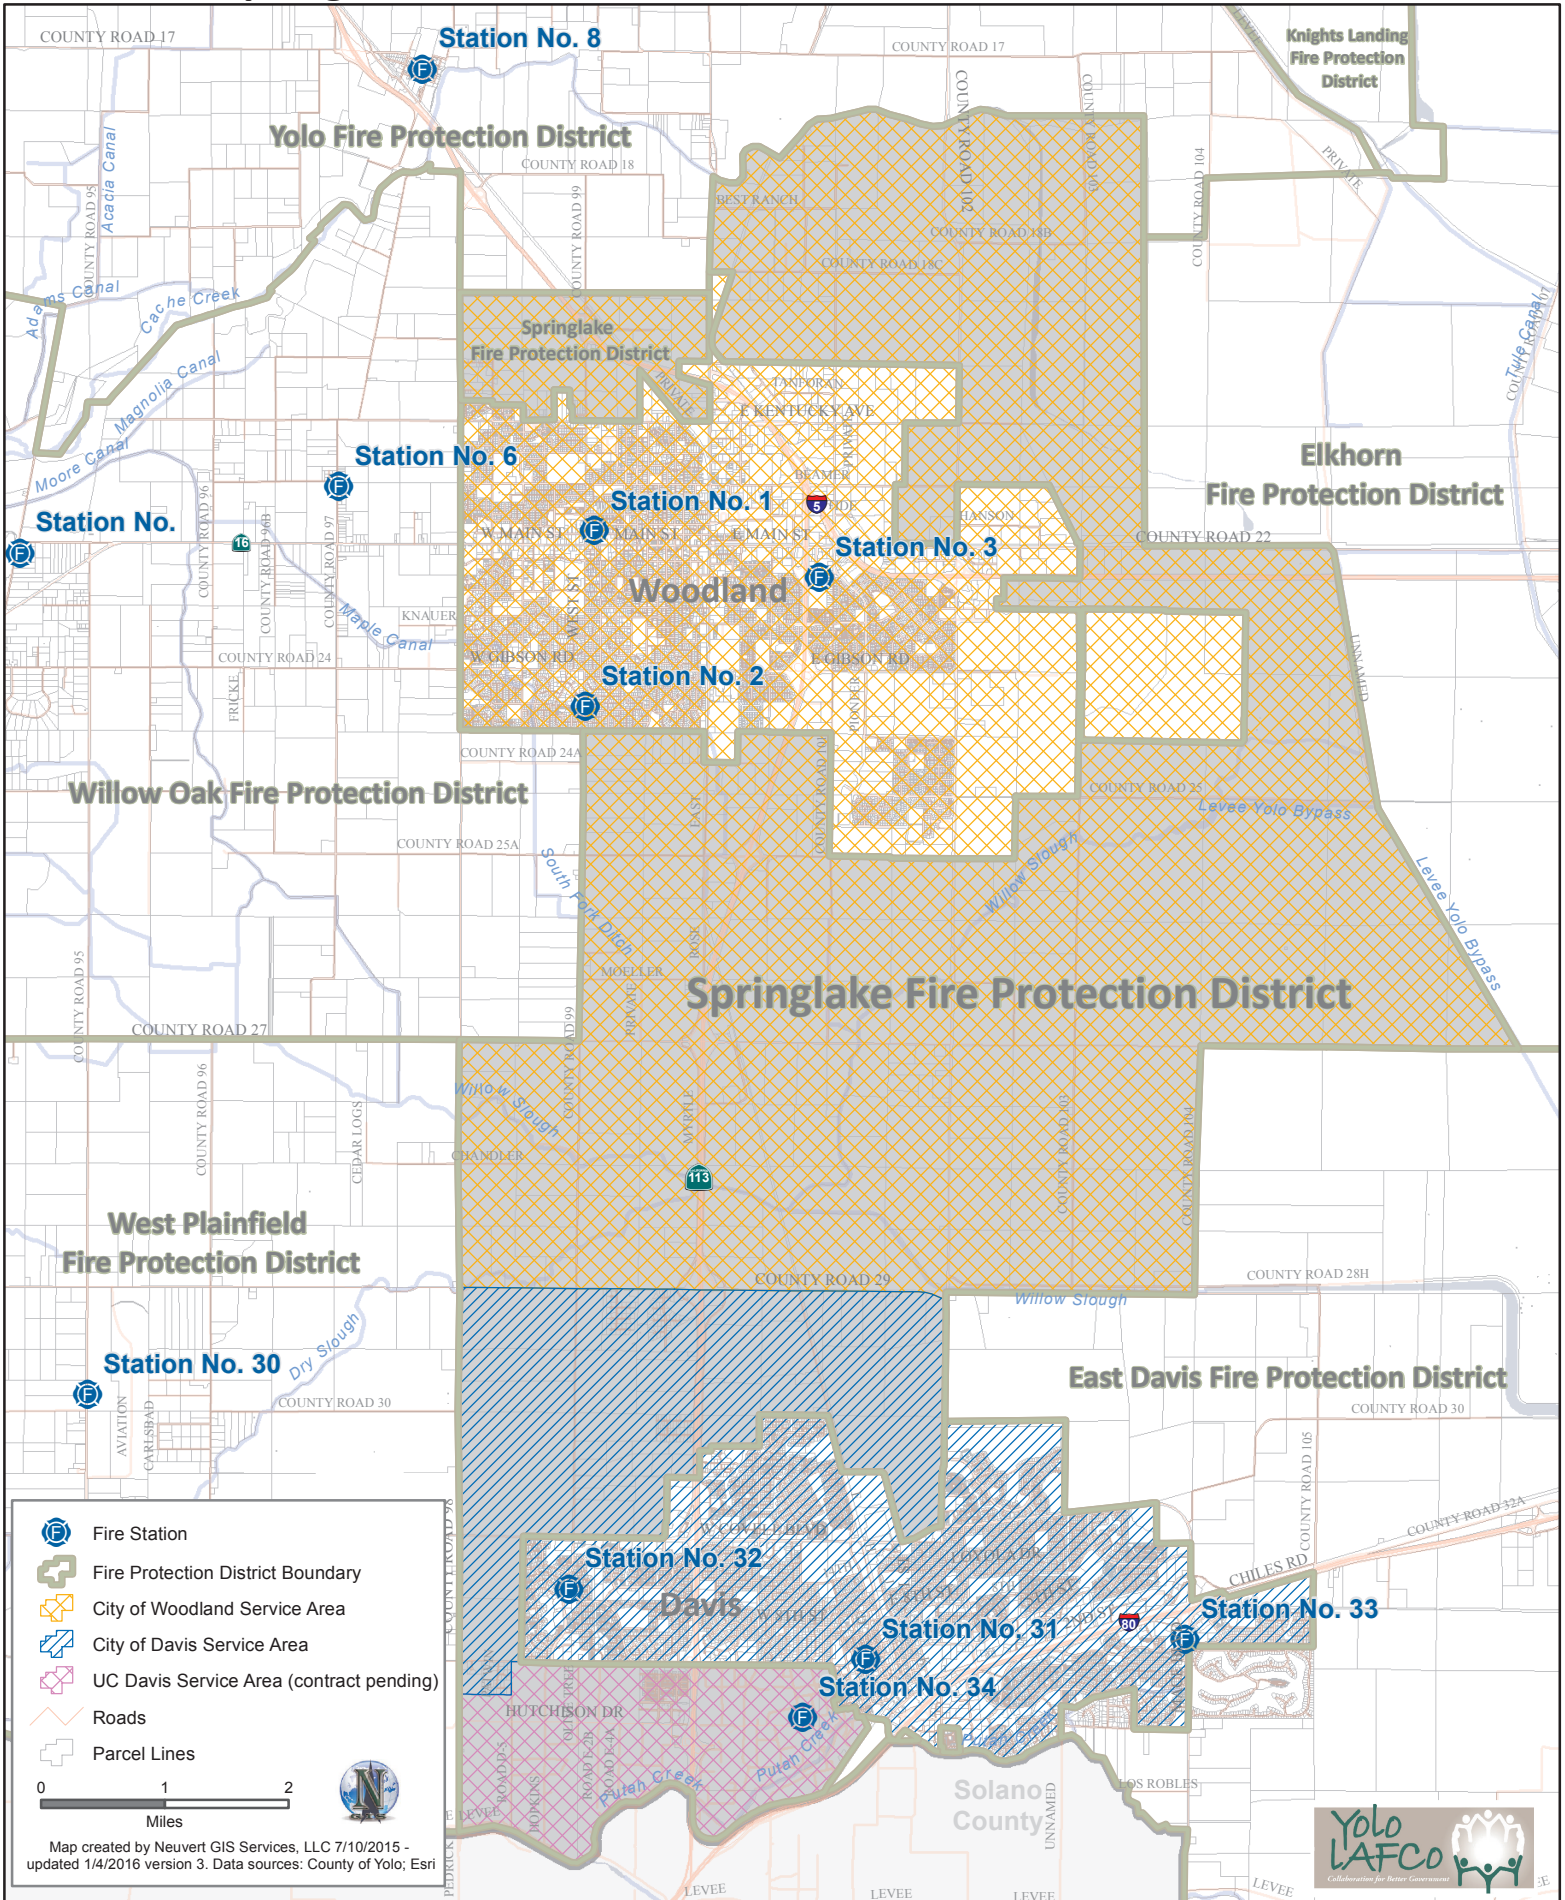

Springlake Fire Protection District Contract Service Areas

Adopted by Yolo LAFCo June 23, 2016