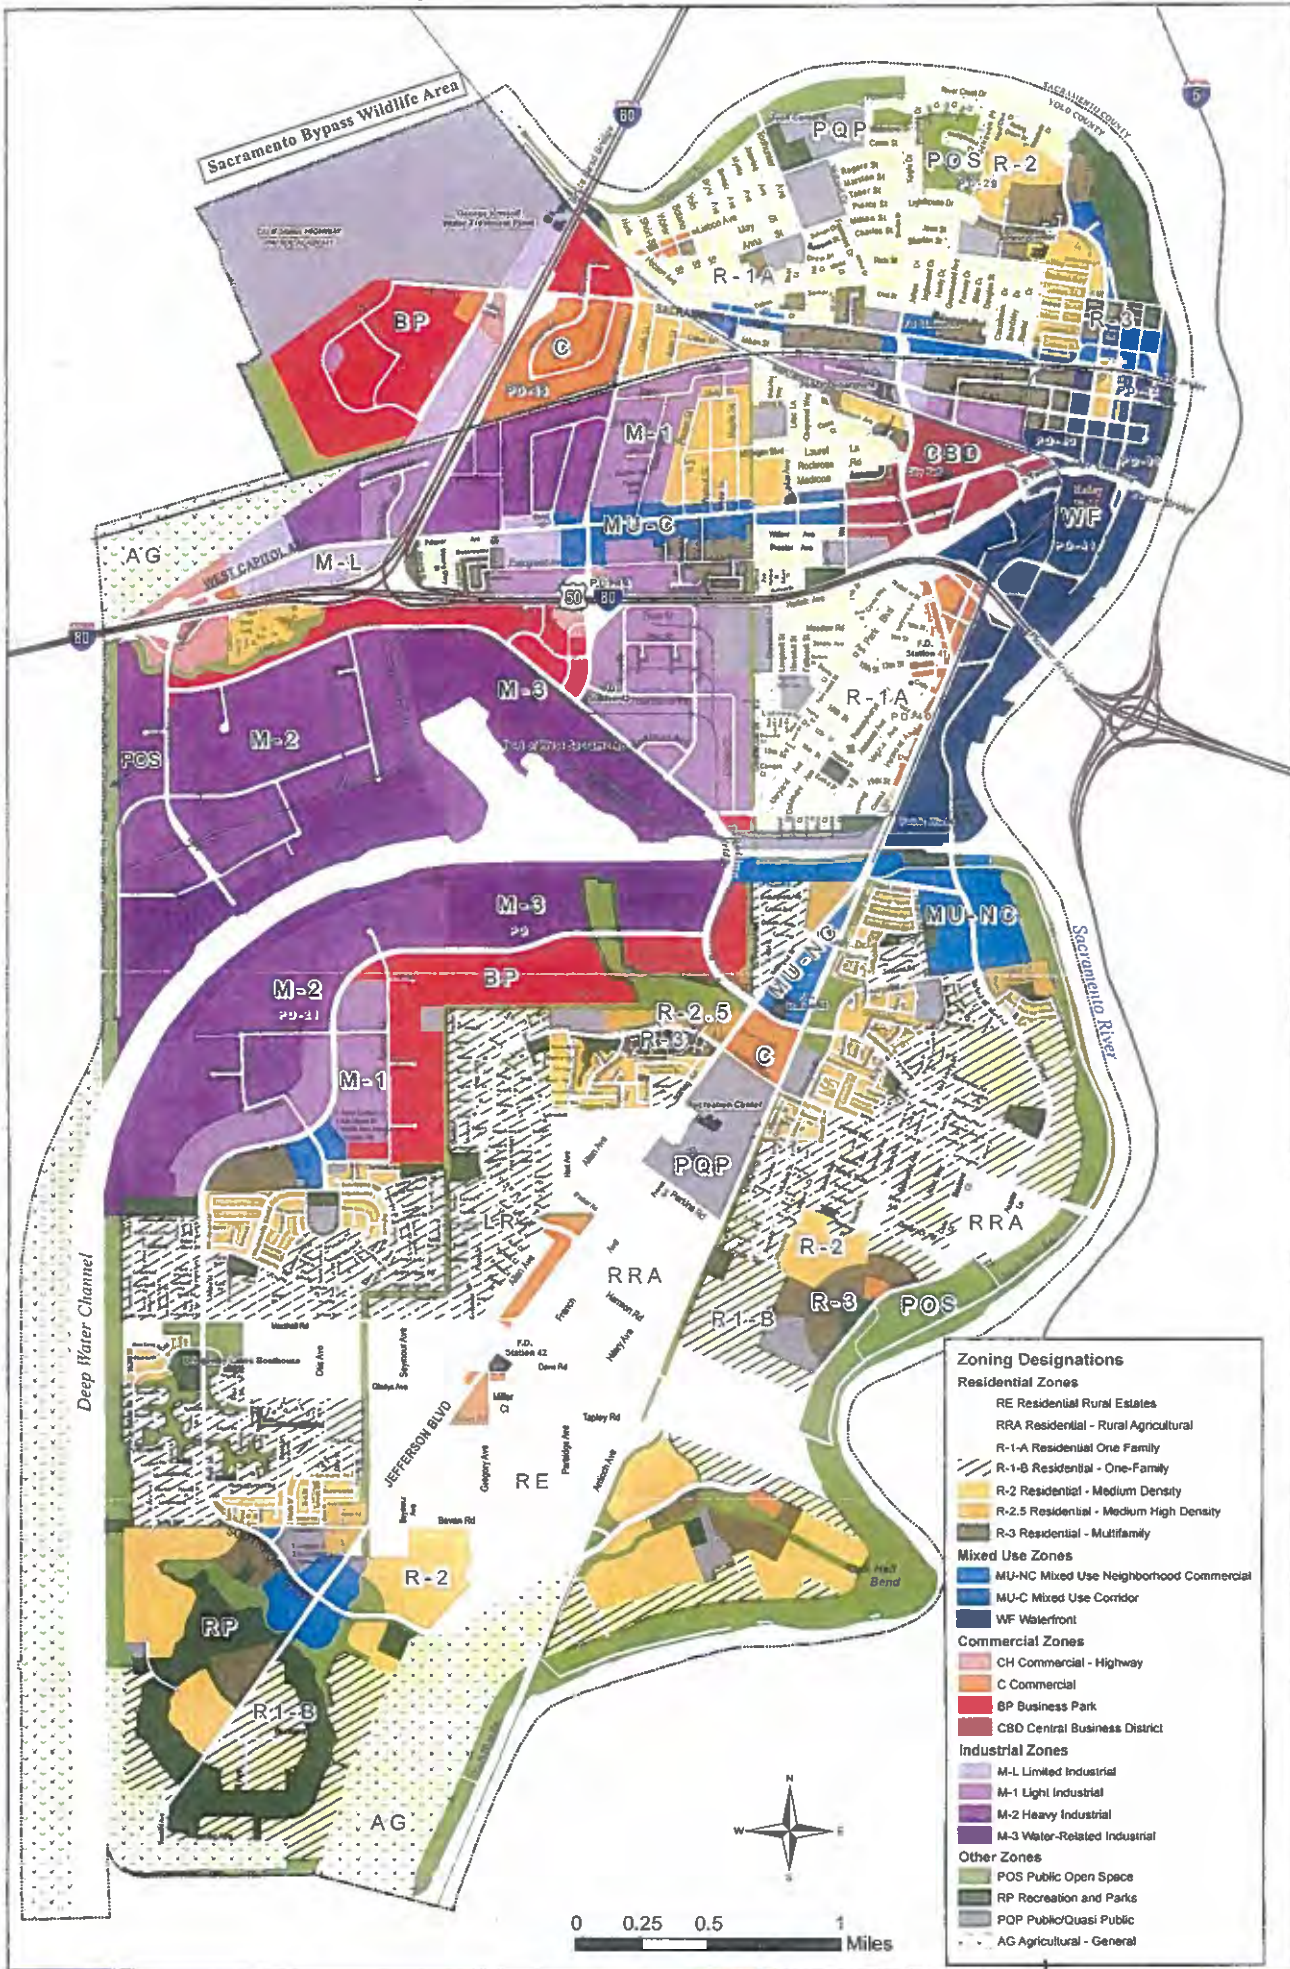

City of West Sacramento Zoning Map